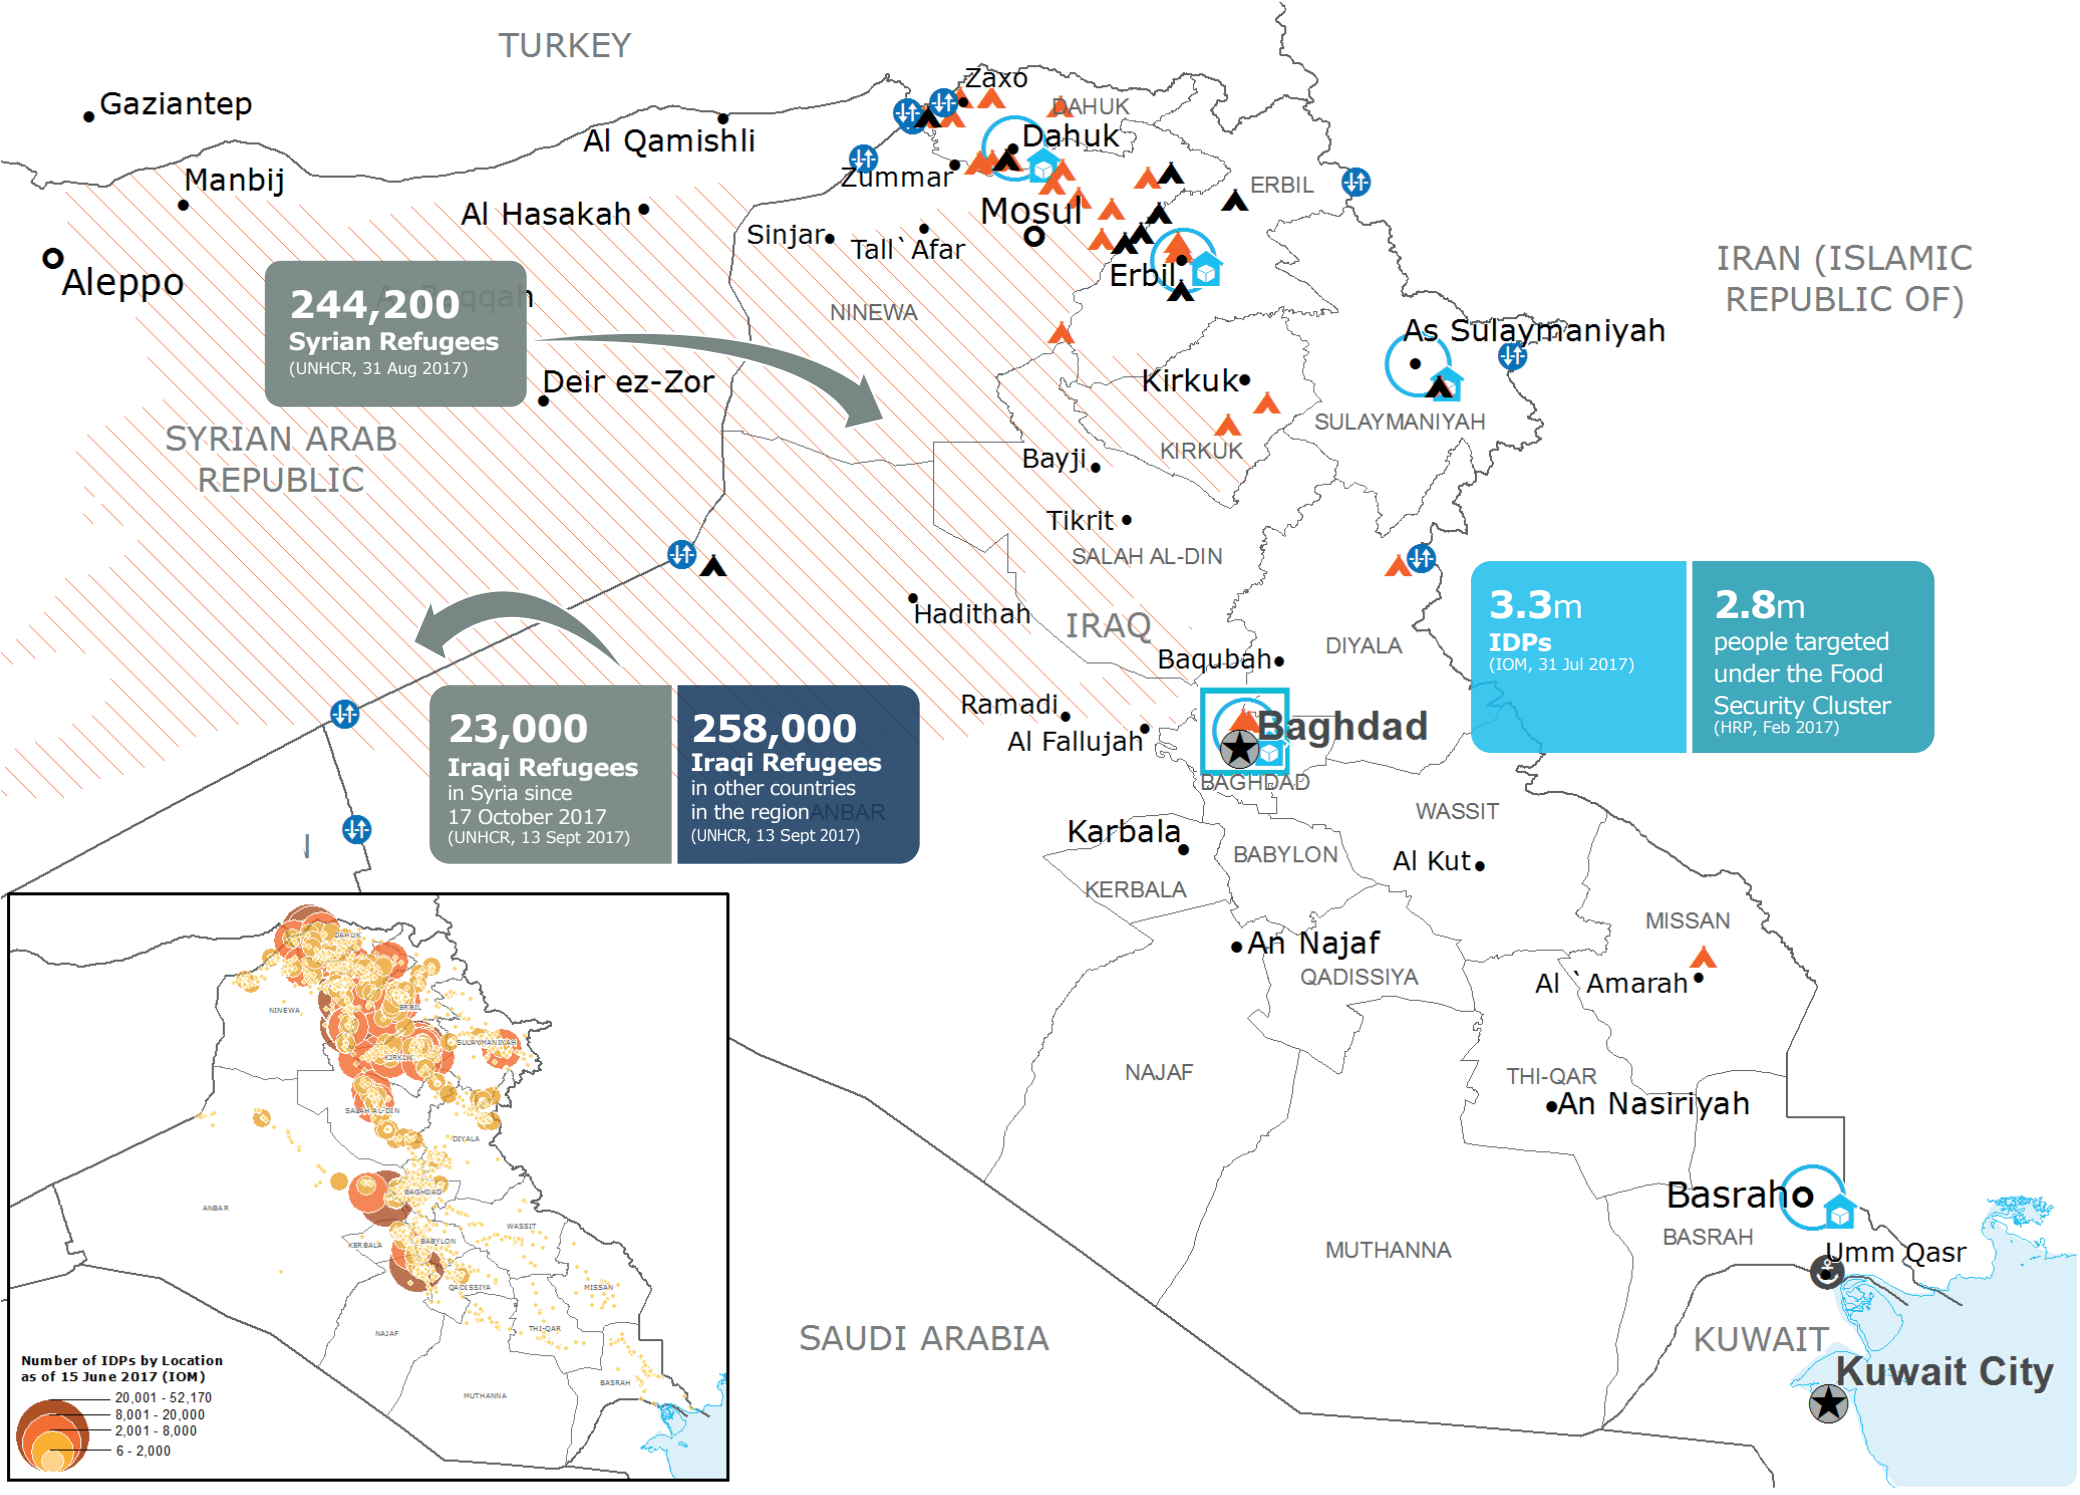

1.8 million people from Mosul and surrounding areas have been assisted since fighting in Mosul started in October 2016 (WFP, 14 September 2017)

WFP LED & CO-LED CLUSTERS

WFP LEVEL 3 EMERGENCY
SINCE 11 AUGUST 2014

IASC LEVEL 3 EMERGENCY
SINCE 13 AUGUST 2014

For more information, see the **SITUATION REPORT** and **COUNTRY BRIEF** www.wfp.org/countries/iraq

- Country Office
- Warehouse
- IDP Camp
- Restricted Access Area
- Sub Office
- Border Crossing Point
- Refugee Camp
- National Capital
- Major Town
- Intermediate Town
- Small Town
- International boundary
- Governorate Boundary
- River
- Surface Waterbody

Sources: WFP, UNGIWG, GAUL, GLCSC, OCHA, UNHCR, IOM, INSO
The designations employed and the presentation of material in the map(s) do not imply the expression of any opinion on the part of WFP concerning the legal or constitutional status of any country, territory, city or sea, or concerning the delimitation of its frontiers or boundaries. © World Food Programme 2017

Produced by the WFP **Operations Centre (OPSCEN)** jointly with Country Office and Regional Bureau Cairo

This dashboard is based on best available information at the time of production. Future updates may vary as new information becomes available.