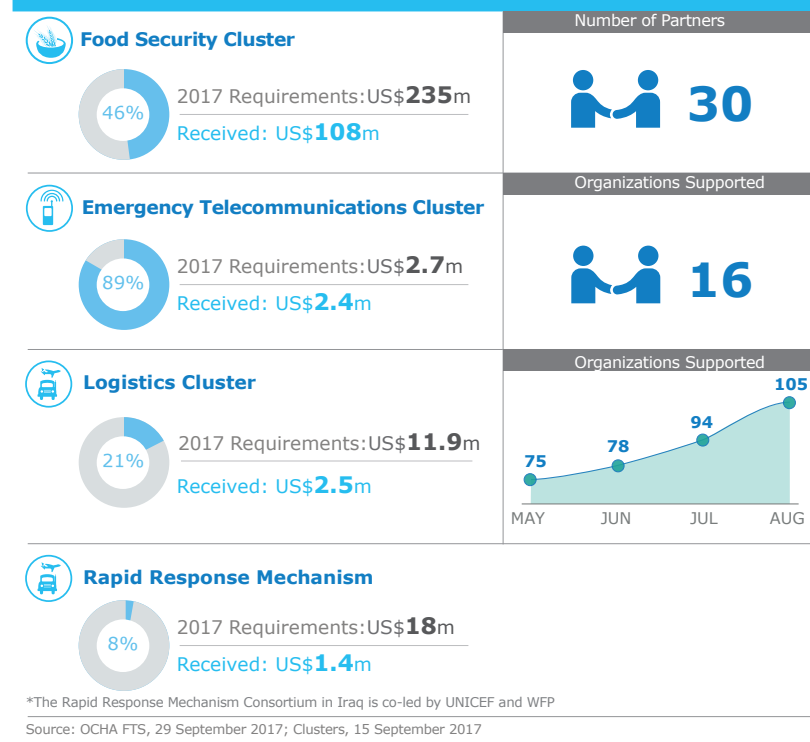

1.8 million people from Mosul and surrounding areas have been assisted since fighting in Mosul started in October 2016 (WFP, 14 September 2017)

WFP LED & CO-LED CLUSTERS

WFP LEVEL 3 EMERGENCY
SINCE 11 AUGUST 2014

IASC LEVEL 3 EMERGENCY
SINCE 13 AUGUST 2014

For more information, see the **SITUATION REPORT** and **COUNTRY BRIEF** www.wfp.org/countries/iraq

- Country Office
- Warehouse
- IDP Camp
- Restricted Access Area
- Sub Office
- Border Crossing Point
- Refugee Camp
- National Capital
- Major Town
- Intermediate Town
- Small Town
- International boundary
- Governorate Boundary
- River
- Surface Waterbody