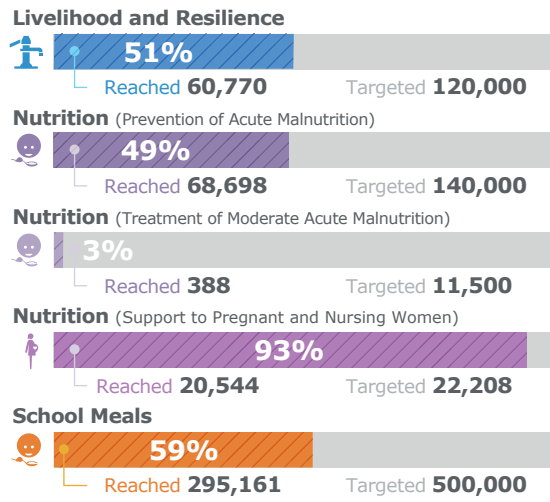

PEOPLE ASSISTED

Transitional Interim Country Strategic Plan

OTHER ACTIVITIES - February 2018

FUNDING

April - September 2018
US\$ 148m
Net Funding Requirements

Source: WFP, 19 March 2018

Source: WFP, 29 March 2018

BESIEGED AND HARD-TO-REACH AREAS

2.9m people in need in hard-to-reach areas (OCHA, 19 December 2017)

including **417,566** people in nine besieged locations (OCHA, 19 December 2017)

WFP LED & CO-LED CLUSTERS

OCHA FTS, 27 March 2018; Clusters, 27 March 2018

WFP LEVEL 3 EMERGENCY

SINCE 14 DECEMBER 2012

IASC LEVEL 3 EMERGENCY

SINCE 15 JANUARY 2013

Check the **SITUATION REPORT**

<https://www.wfp.org/countries/syria>

6.1m IDPs in Syria (HNO, 2018)

10.5m people in need of Food & Livelihood Support in Syria (HNO, 2018)

65,500 children under age 5 are moderately acutely malnourished (HNO 2018)

18,700 children under age 5 are severely acutely malnourished (HNO 2018)