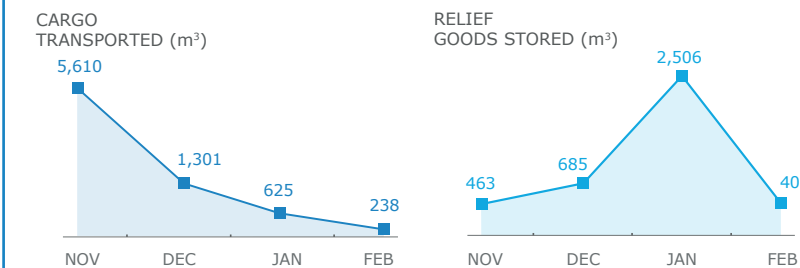

PEOPLE ASSISTED

Transitional Interim Country Strategic Plan

OTHER ACTIVITIES - February 2018

FUNDING

April - September 2018
US\$ 148m
Net Funding Requirements

Source: WFP, 19 March 2018

Source: WFP, 29 March 2018

BESIEGED AND HARD-TO-REACH AREAS

2.9m people in need in hard-to-reach areas (OCHA, 19 December 2017)

including **417,566** people in nine besieged locations (OCHA, 19 December 2017)

WFP LED & CO-LED CLUSTERS