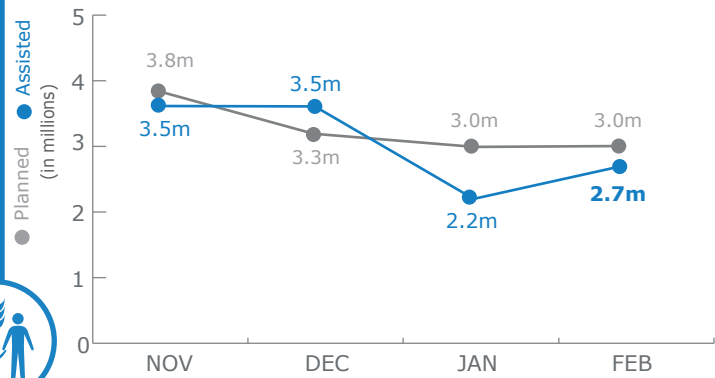

PEOPLE ASSISTED

Transitional Interim Country Strategic Plan

OTHER ACTIVITIES - February 2018

FUNDING

April - September 2018
US\$ 148m
Net Funding Requirements

Source: WFP, 19 March 2018

Source: WFP, 29 March 2018

BESIEGED AND HARD-TO-REACH AREAS

2.9m people in need in hard-to-reach areas (OCHA, 19 December 2017)

including **417,566** people in nine besieged locations (OCHA, 19 December 2017)

WFP LED & CO-LED CLUSTERS