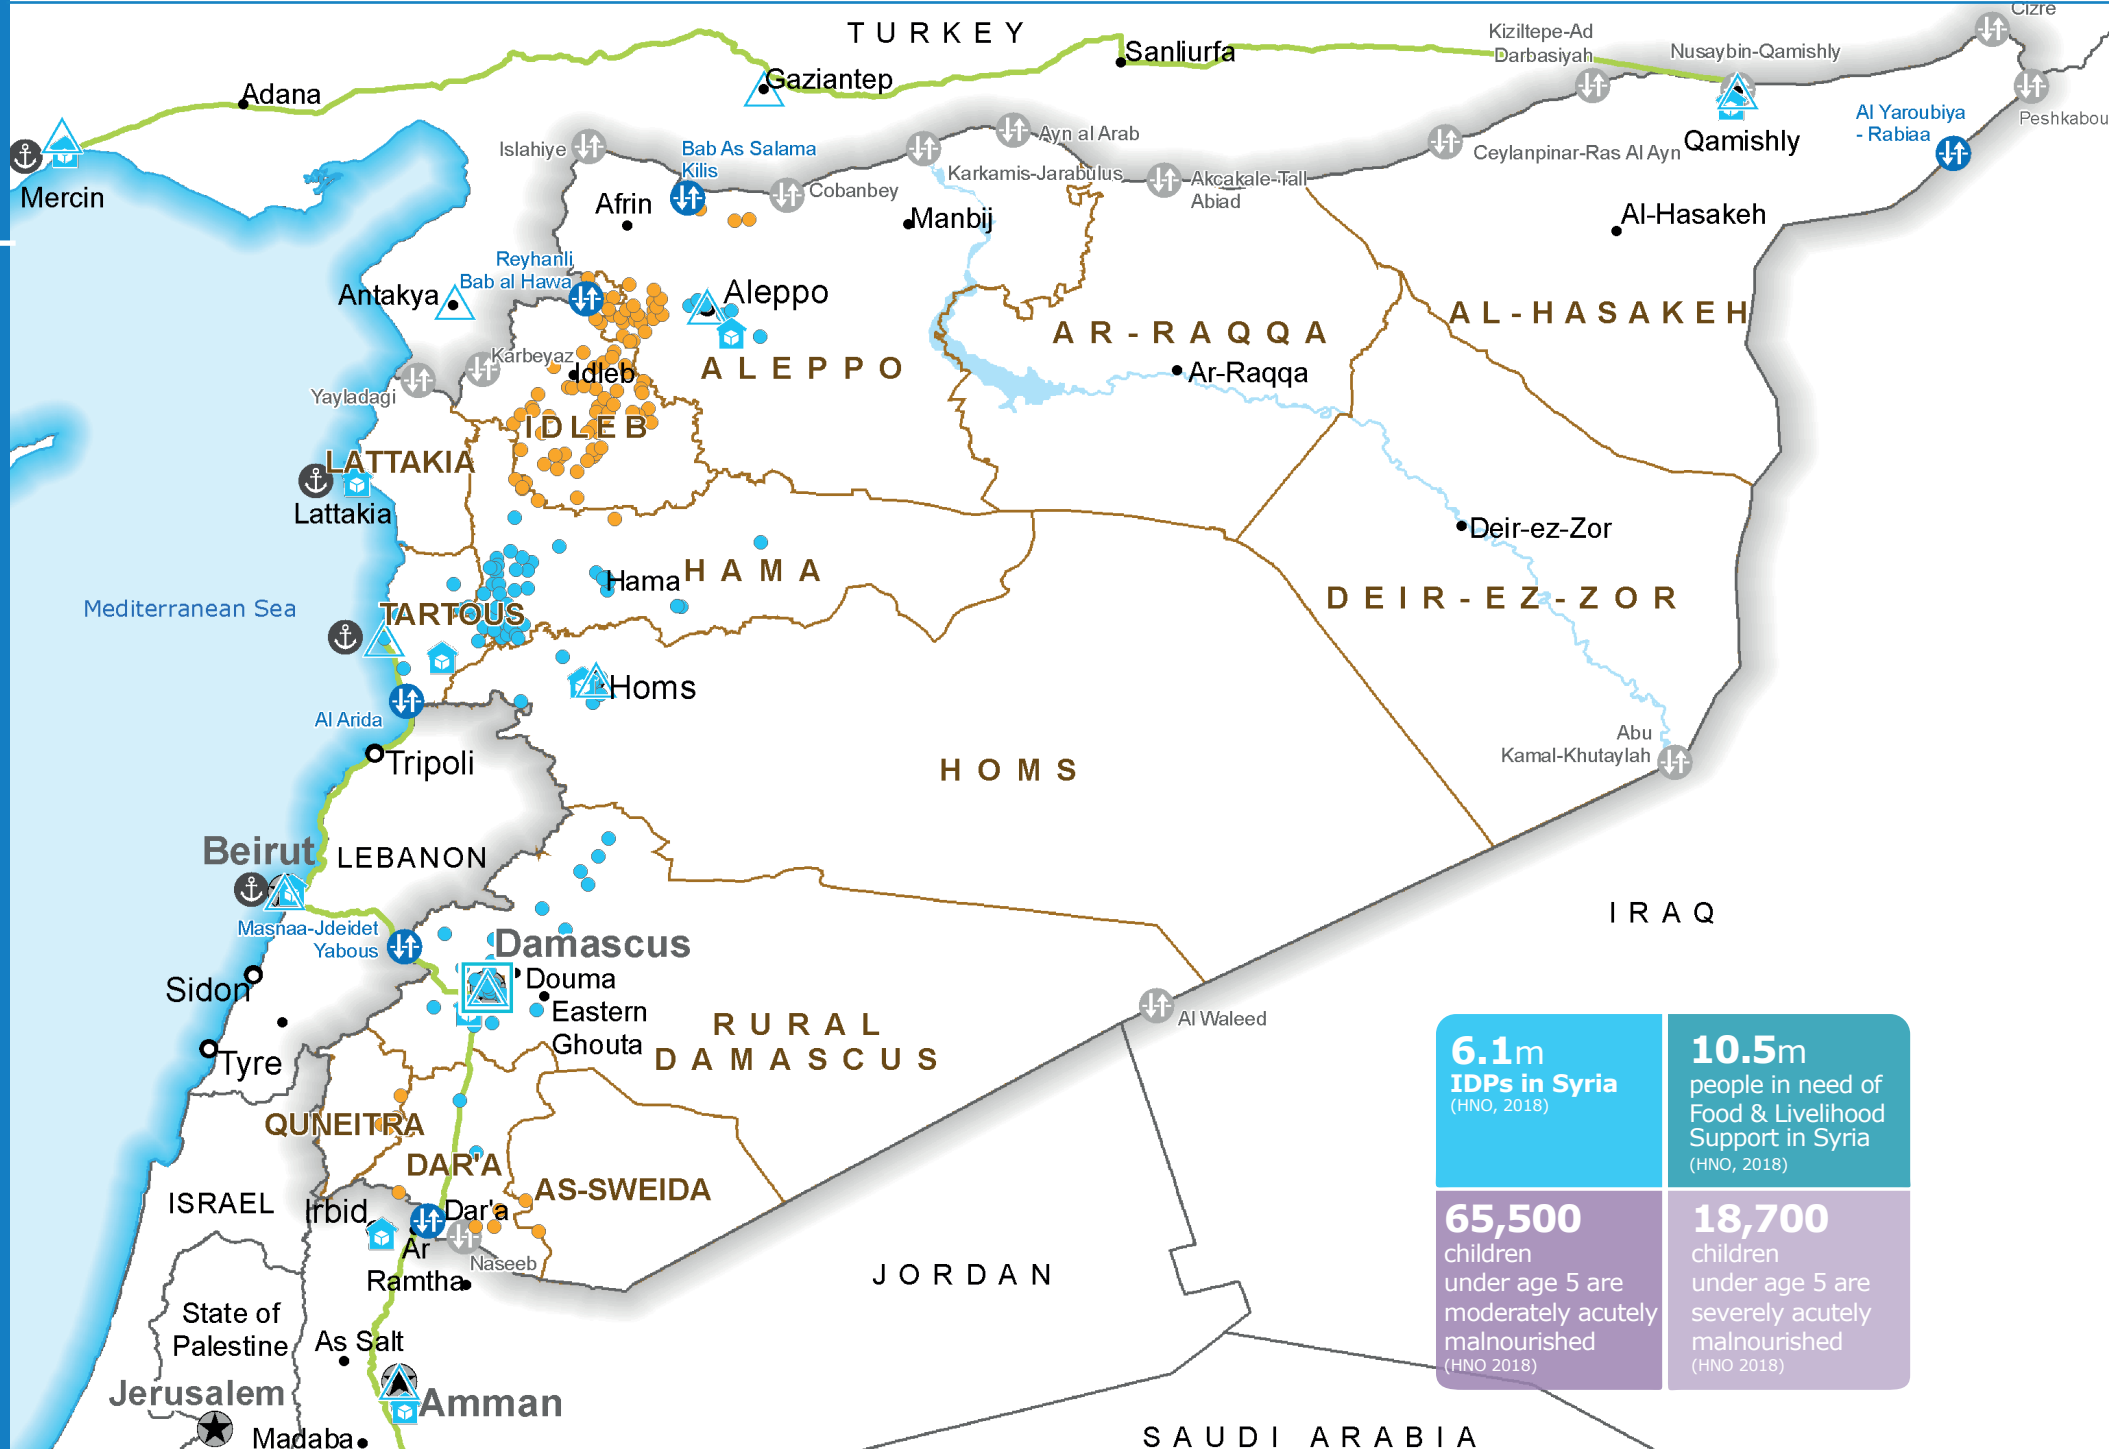

BESIEGED AND HARD-TO-REACH AREAS

2.9m people in need in hard-to-reach areas (OCHA, 19 December 2017)

including **417,566** people in nine besieged locations (OCHA, 19 December 2017)

WFP LED & CO-LED CLUSTERS

OCHA FTS, 27 March 2018; Clusters, 27 March 2018

WFP LEVEL 3 EMERGENCY

SINCE 14 DECEMBER 2012

IASC LEVEL 3 EMERGENCY

SINCE 15 JANUARY 2013

Check the **SITUATION REPORT**

<https://www.wfp.org/countries/syria>

6.1m IDPs in Syria (HNO, 2018)

10.5m people in need of Food & Livelihood Support in Syria (HNO, 2018)

65,500 children under age 5 are moderately acutely malnourished (HNO 2018)

18,700 children under age 5 are severely acutely malnourished (HNO 2018)

- Country Office
- Sub Office
- Field Office
- Road Supply Route
- Warehouse
- Open Border Crossing Point
- Sporadically Open Border Crossing
- National Capital
- Major Town
- Intermediate Town
- Port
- Food Distribution Points (FDP) in January 2018
 - FDP - Air Deliveries
 - FDP - Regular Deliveries
 - FDP - Cross-line Deliveries
 - FDP - Cross-border Deliveries
- International Boundary
- Governorate Boundary