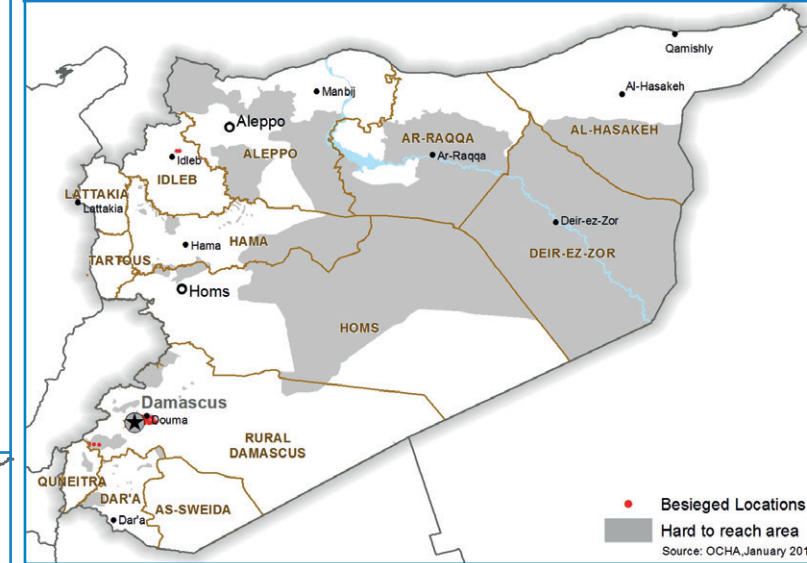

BESIEGED AND HARD-TO-REACH AREAS

2.9m people in need in hard-to-reach areas (OCHA, 19 December 2017)

including **417,566** people in nine besieged locations (OCHA, 19 December 2017)

WFP LED & CO-LED CLUSTERS

- Country Office
- Sub Office
- Field Office
- Road Supply Route
- Warehouse
- Open Border Crossing Point
- Sporadically Open Border Crossing
- National Capital
- Major Town
- Intermediate Town
- Port
- Food Distribution Points (FDP) in January 2018
 - FDP - Air Deliveries
 - FDP - Regular Deliveries
 - FDP - Cross-line Deliveries
 - FDP - Cross-border Deliveries
- International Boundary
- Governorate Boundary