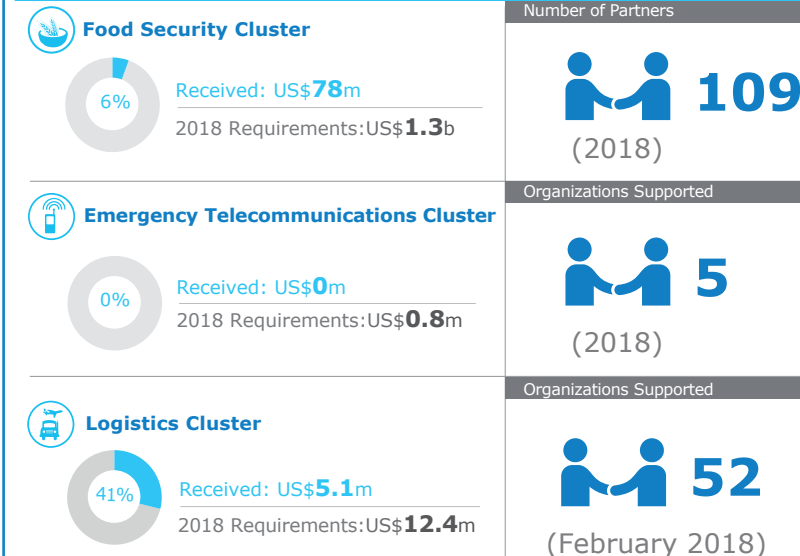

PEOPLE ASSISTED

Transitional Interim Country Strategic Plan

OTHER ACTIVITIES - February 2018

FUNDING

April - September 2018
US\$ 148m
Net Funding Requirements

Source: WFP, 19 March 2018

Source: WFP, 29 March 2018

BESIEGED AND HARD-TO-REACH AREAS

2.9m people in need in hard-to-reach areas (OCHA, 19 December 2017)

including **417,566** people in nine besieged locations (OCHA, 19 December 2017)

WFP LED & CO-LED CLUSTERS