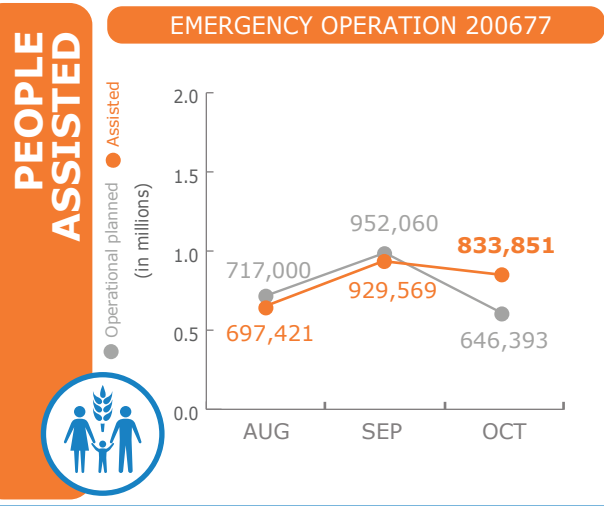

WFP SAYS NO to GENDER BASED VIOLENCE

1.8 million people from Mosul and surrounding areas have been assisted since fighting in Mosul started in October 2016 (WFP, 14 September 2017)

WFP LED & CO-LED CLUSTERS

WFP LEVEL 3 EMERGENCY SINCE 11 AUGUST 2014

IASC LEVEL 3 EMERGENCY SINCE 13 AUGUST 2014

For more information, see the **SITUATION REPORT** and **COUNTRY BRIEF** www.wfp.org/countries/iraq

Produced by the WFP **Operations Centre (OPSCEN)** jointly with Country Office and Regional Bureau Cairo