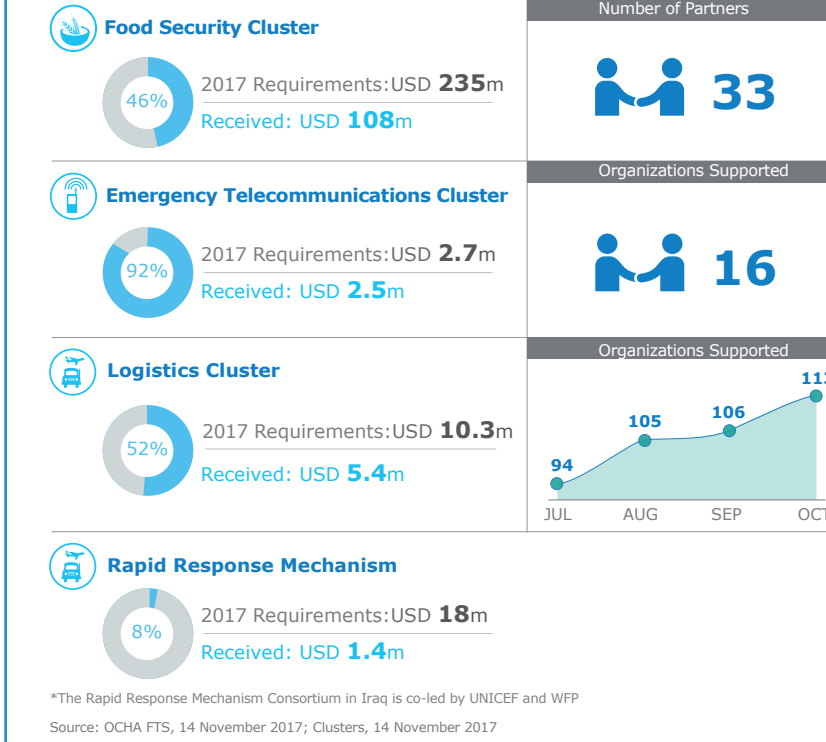

WFP SAYS NO to GENDER BASED VIOLENCE

1.8 million people from Mosul and surrounding areas have been assisted since fighting in Mosul started in October 2016 (WFP, 14 September 2017)

WFP LED & CO-LED CLUSTERS

WFP LEVEL 3 EMERGENCY SINCE 11 AUGUST 2014

IASC LEVEL 3 EMERGENCY SINCE 13 AUGUST 2014

For more information, see the **SITUATION REPORT** and **COUNTRY BRIEF** www.wfp.org/countries/iraq

Produced by the WFP **Operations Centre (OPSCEN)** jointly with Country Office and Regional Bureau Cairo