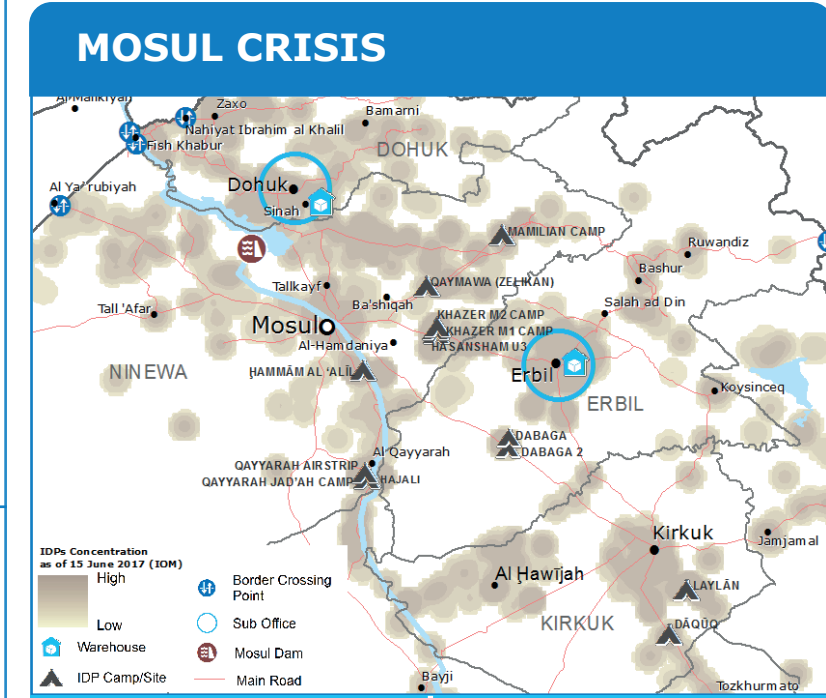

WFP SAYS NO to GENDER BASED VIOLENCE

1.8 million people from Mosul and surrounding areas have been assisted since fighting in Mosul started in October 2016 (WFP, 14 September 2017)

WFP LED & CO-LED CLUSTERS

WFP LEVEL 3 EMERGENCY SINCE 11 AUGUST 2014

IASC LEVEL 3 EMERGENCY SINCE 13 AUGUST 2014

For more information, see the **SITUATION REPORT** and **COUNTRY BRIEF** www.wfp.org/countries/iraq

Produced by the WFP **Operations Centre (OPSCEN)** jointly with Country Office and Regional Bureau Cairo

This dashboard is based on best available information at the time of production. Future updates may vary as new information becomes available.

- Country Office
- Warehouse
- IDP Camp
- Restricted Access Area
- Sub Office
- Border Crossing Point
- Refugee Camp
- National Capital
- Major Town
- Intermediate Town
- Small Town
- International boundary
- Governorate Boundary
- River
- Surface Waterbody

Sources: WFP, UNGIWG, GAUL, GLCSC, OCHA, UNHCR, IOM, INSO. The designations employed and the presentation of material in the map(s) do not imply the expression of any opinion on the part of WFP concerning the legal or constitutional status of any country, territory, city or sea, or concerning the delimitation of its frontiers or boundaries. © World Food Programme 2017