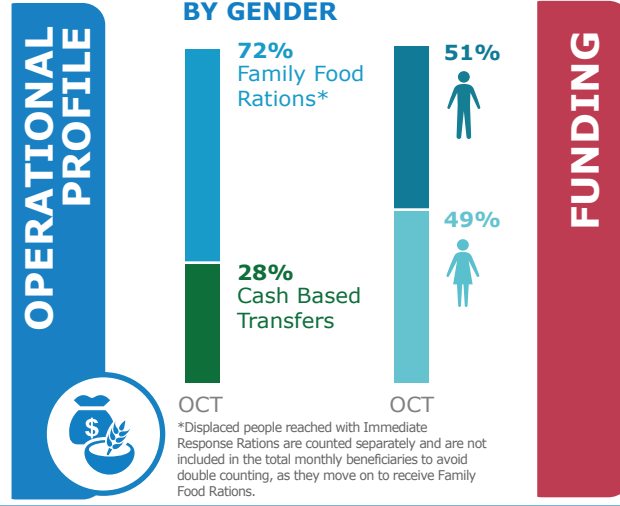

WFP SAYS NO to GENDER BASED VIOLENCE

1.8 million people from Mosul and surrounding areas have been assisted since fighting in Mosul started in October 2016 (WFP, 14 September 2017)

WFP LED & CO-LED CLUSTERS

WFP LEVEL 3 EMERGENCY SINCE 11 AUGUST 2014

IASC LEVEL 3 EMERGENCY SINCE 13 AUGUST 2014

For more information, see the **SITUATION REPORT** and **COUNTRY BRIEF** www.wfp.org/countries/iraq

Produced by the WFP **Operations Centre (OPSCEN)** jointly with Country Office and Regional Bureau Cairo