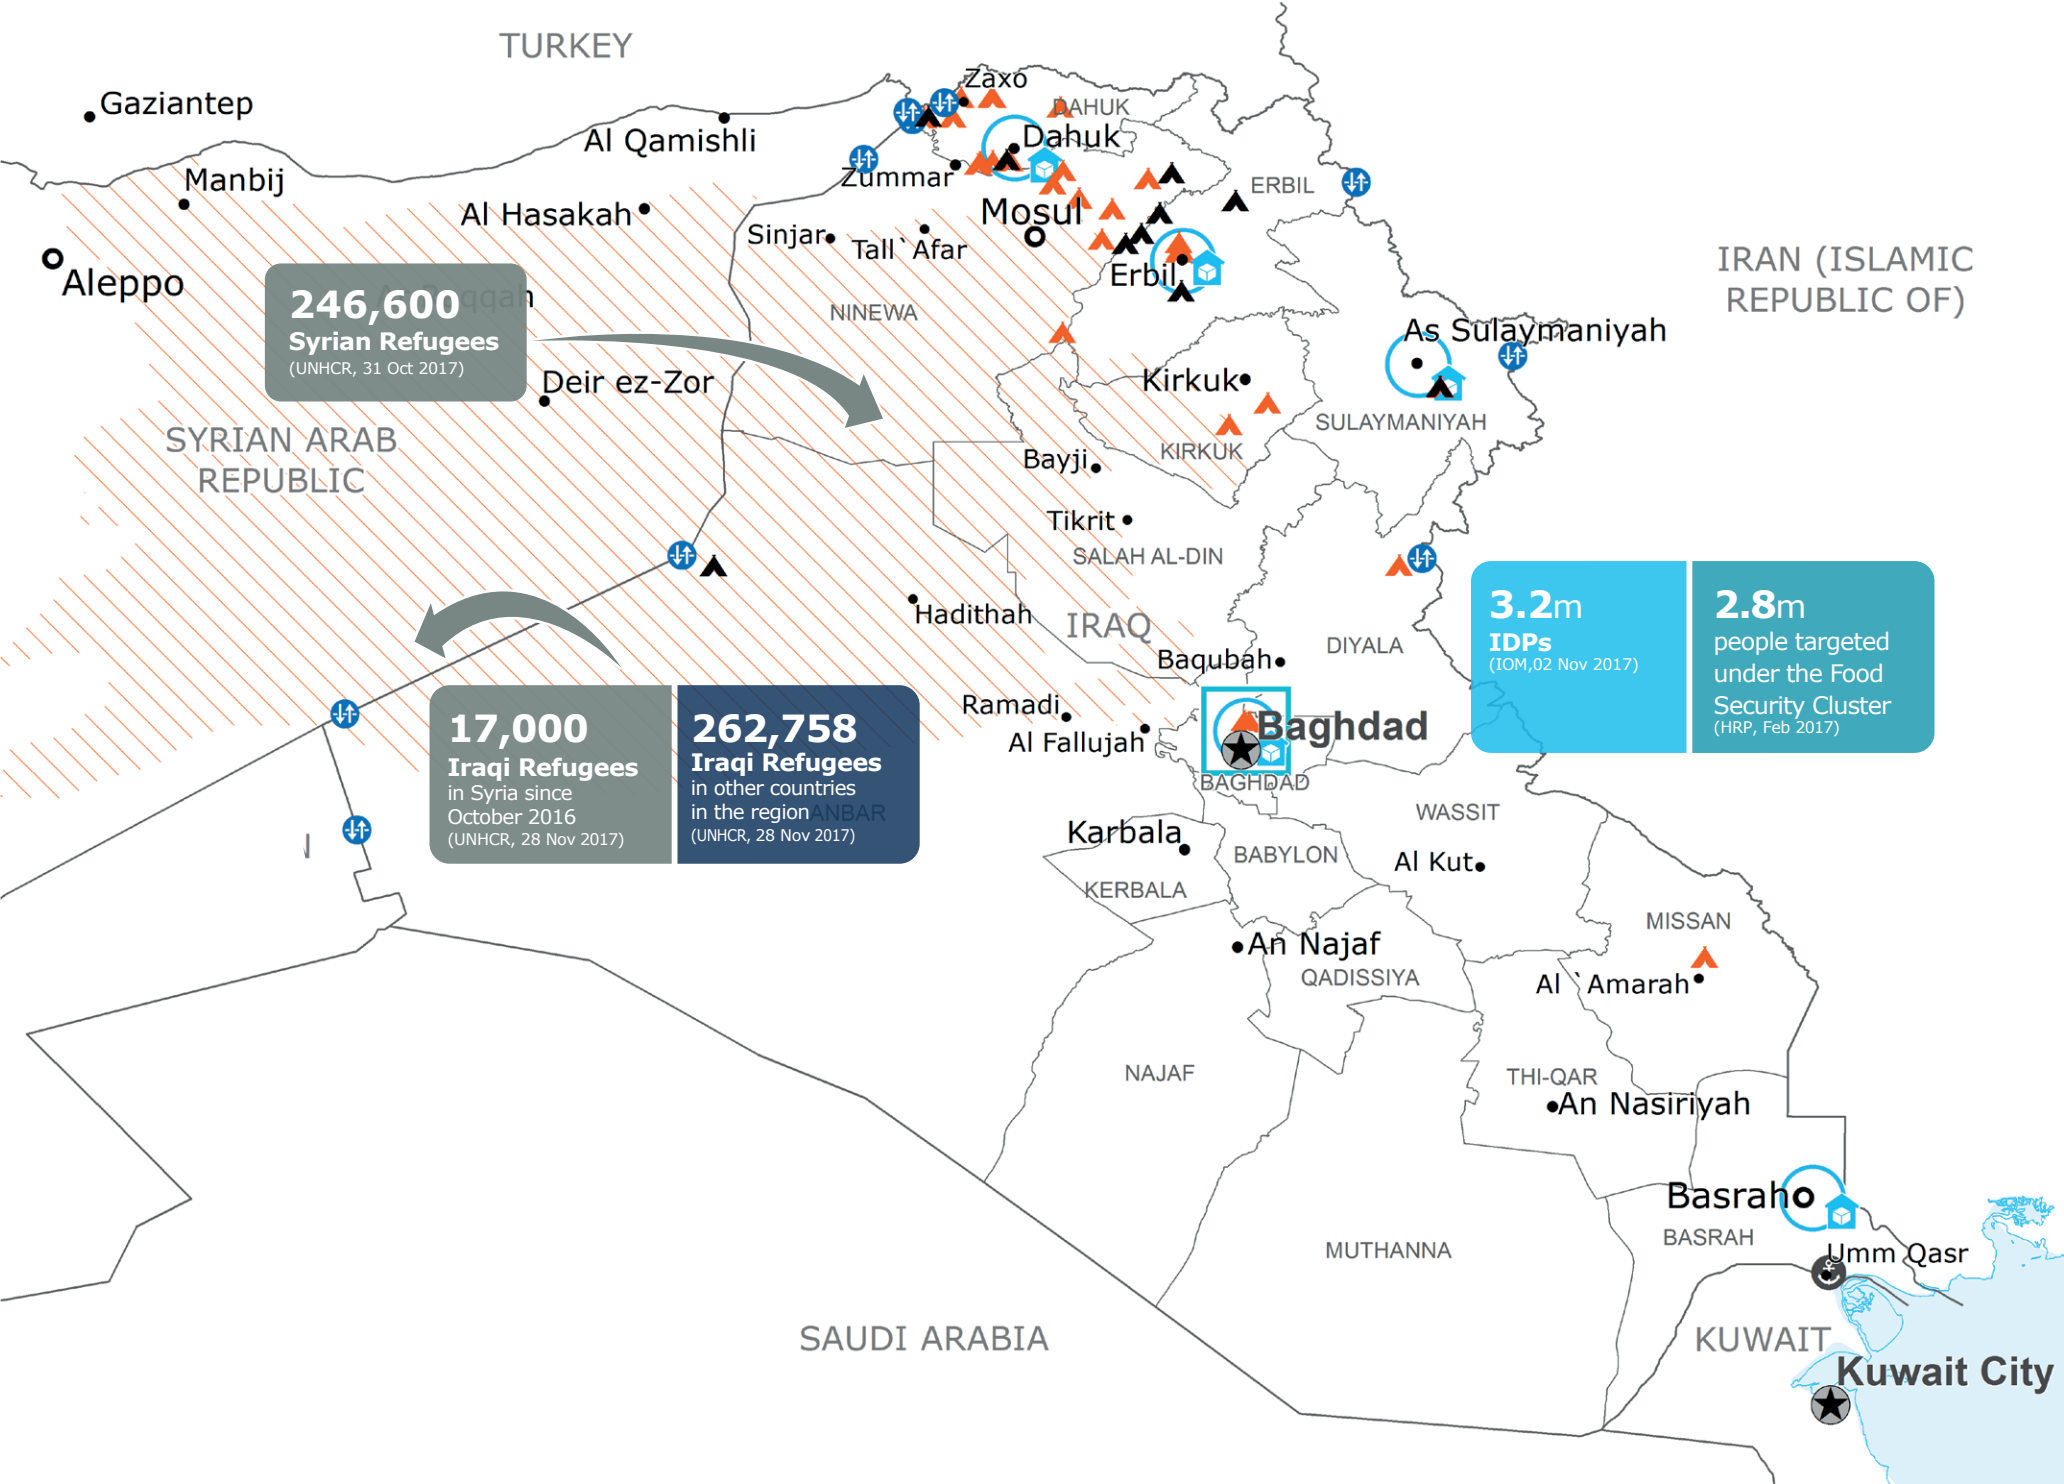

WFP SAYS NO to GENDER BASED VIOLENCE

1.8 million people from Mosul and surrounding areas have been assisted since fighting in Mosul started in October 2016 (WFP, 14 September 2017)

WFP LED & CO-LED CLUSTERS

WFP LEVEL 3 EMERGENCY SINCE 11 AUGUST 2014

IASC LEVEL 3 EMERGENCY SINCE 13 AUGUST 2014

For more information, see the **SITUATION REPORT** and **COUNTRY BRIEF** www.wfp.org/countries/iraq

Produced by the WFP **Operations Centre (OPSCEN)** jointly with Country Office and Regional Bureau Cairo

This dashboard is based on best available information at the time of production. Future updates may vary as new information becomes available.

- Country Office
- Warehouse
- IDP Camp
- Restricted Access Area
- Sub Office
- Border Crossing Point
- Refugee Camp
- National Capital
- Major Town
- Intermediate Town
- Small Town
- International boundary
- Governorate Boundary
- River
- Surface Waterbody

Sources: WFP, UNGIWG, GAUL, GLCSC, OCHA, UNHCR, IOM, INSO. The designations employed and the presentation of material in the map(s) do not imply the expression of any opinion on the part of WFP concerning the legal or constitutional status of any country, territory, city or sea, or concerning the delimitation of its frontiers or boundaries. © World Food Programme 2017