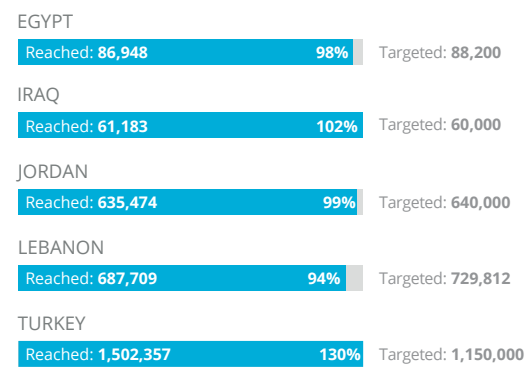

World Food Programme

Emergency Dashboard | July 2018

SAVING LIVES
CHANGING LIVES

Syria Regional Refugee Response

PEOPLE ASSISTED

WFP Syria Regional Refugee Response

SOURCE: WFP, 19 JULY 2018

ASSISTANCE BREAKDOWN

June 2018

OPERATIONAL PROFILE

By group/location/activity

*Primarily Palestinian refugees from Syria

US\$3.8bn injected into local economies since 2012
Through cash-based transfers, local procurement, and local expenditure

SOURCE: WFP, 19 JULY 2018

SYRIA REGIONAL REFUGEE RESPONSE (3RP)

2018 Inter-Agency Appeal

Total: **us\$4.4bn**

SOURCE: OCHA, 13 MARCH 2018

WFP LEVEL 3 EMERGENCY

SINCE 14 DECEMBER 2017

REGIONAL LEVEL 3 EMERGENCY COVERING WFP OPERATIONS IN SYRIA, AND OPERATIONS TARGETING SYRIAN REFUGEES IN EGYPT, IRAQ, JORDAN, LEBANON, AND TURKEY