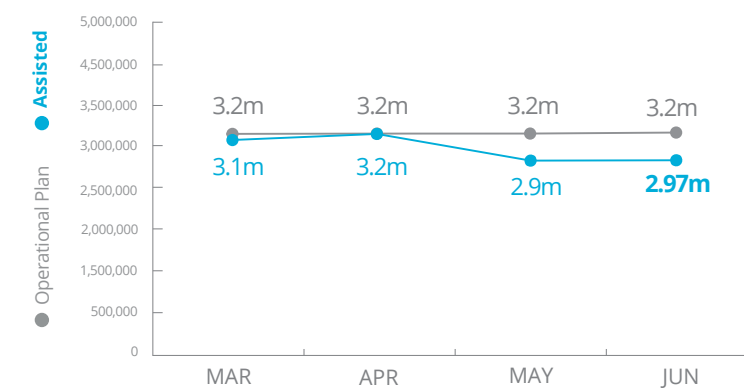

World Food Programme

Emergency Dashboard | July 2018

SAVING LIVES
CHANGING LIVES

Syria Regional Refugee Response

PEOPLE ASSISTED

WFP Syria Regional Refugee Response

SOURCE: WFP, 19 JULY 2018

ASSISTANCE BREAKDOWN

June 2018

OPERATIONAL PROFILE

By group/location/activity

*Primarily Palestinian refugees from Syria

US\$3.8bn injected into local economies since 2012
Through cash-based transfers, local procurement, and local expenditure