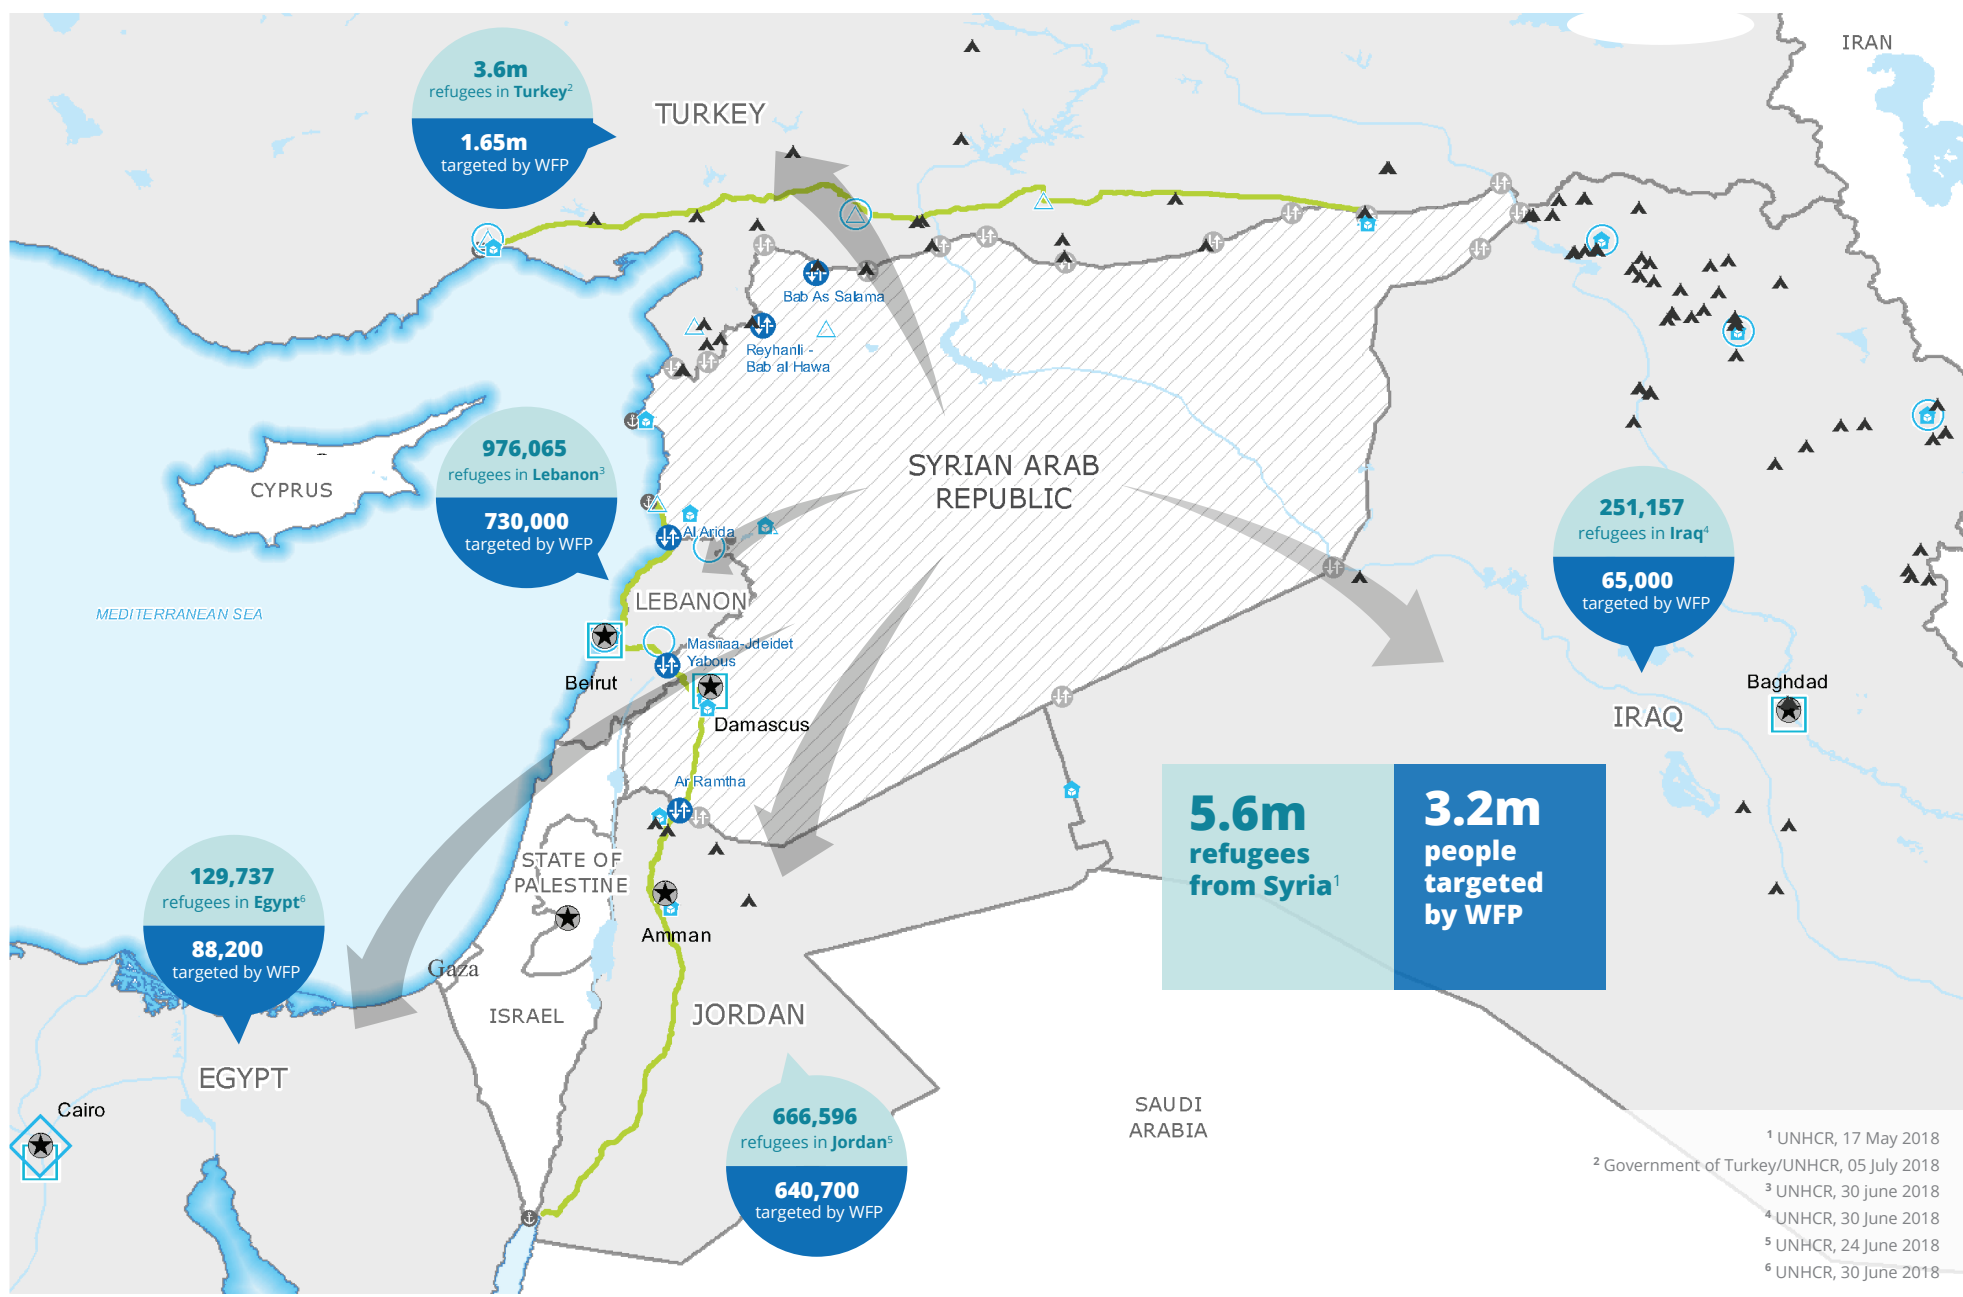

June 2018

OPERATIONAL PROFILE

By group/location/activity

*Primarily Palestinian refugees from Syria

US\$3.8bn injected into local economies since 2012
Through cash-based transfers, local procurement, and local expenditure

SOURCE: WFP, 21 JUNE 2018

- Country Office
- Warehouse
- Road Supply Route
- National Capital
- International Boundary
- Sub Office
- Open Crossing Point
- UNHAS Route
- Major Town
- Region Boundary
- Field Office
- Closed Crossing Point
- UNHAS Connection
- Intermediate Town
- River
- Sea Port
- IDP/Refugee Camps
- Small Town
- Surface Waterbody

Sources: WFP, UNGIWG, GAUL, GeoNames

The designations employed and the presentation of material in the map(s) do not imply the expression of any opinion on the part of WFP concerning the legal or constitutional status of any country, territory, city or sea, or concerning the delimitation of its frontiers or boundaries. © World Food Programme 2018.

SOURCE: WFP, 19 JULY 2018

SYRIA REGIONAL REFUGEE RESPONSE (3RP)

2018 Inter-Agency Appeal

Total: **us\$4.4bn**

SOURCE: OCHA, 13 MARCH 2018

WFP LEVEL 3 EMERGENCY

SINCE 14 DECEMBER 2017

REGIONAL LEVEL 3 EMERGENCY COVERING WFP OPERATIONS IN SYRIA, AND OPERATIONS TARGETING SYRIAN REFUGEES IN EGYPT, IRAQ, JORDAN, LEBANON, AND TURKEY