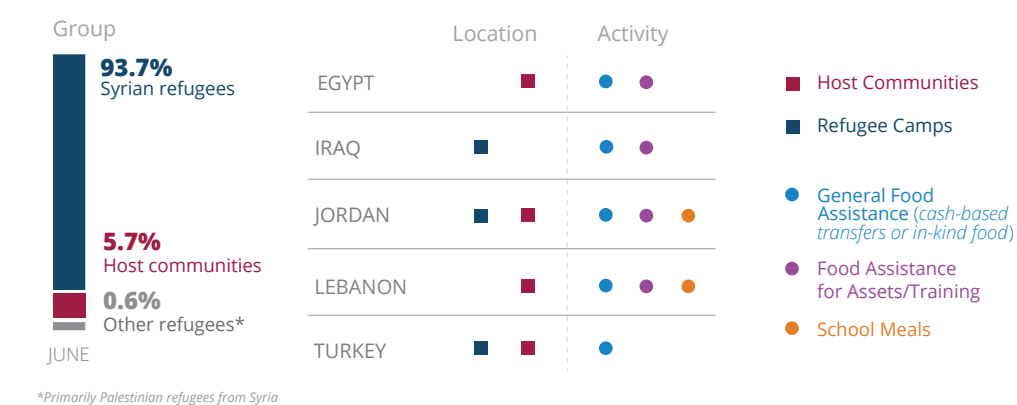

World Food Programme

Emergency Dashboard | July 2018

SAVING LIVES
CHANGING LIVES

Syria Regional Refugee Response

PEOPLE ASSISTED

WFP Syria Regional Refugee Response

SOURCE: WFP, 19 JULY 2018

ASSISTANCE BREAKDOWN

June 2018

OPERATIONAL PROFILE

By group/location/activity

*Primarily Palestinian refugees from Syria

US\$3.8bn injected into local economies since 2012
Through cash-based transfers, local procurement, and local expenditure

SOURCE: WFP, 19 JULY 2018

SYRIA REGIONAL REFUGEE RESPONSE (3RP)

2018 Inter-Agency Appeal

Total: **us\$4.4bn**

SOURCE: OCHA, 13 MARCH 2018

WFP LEVEL 3 EMERGENCY

SINCE 14 DECEMBER 2017

REGIONAL LEVEL 3 EMERGENCY COVERING WFP OPERATIONS IN SYRIA, AND OPERATIONS TARGETING SYRIAN REFUGEES IN EGYPT, IRAQ, JORDAN, LEBANON, AND TURKEY