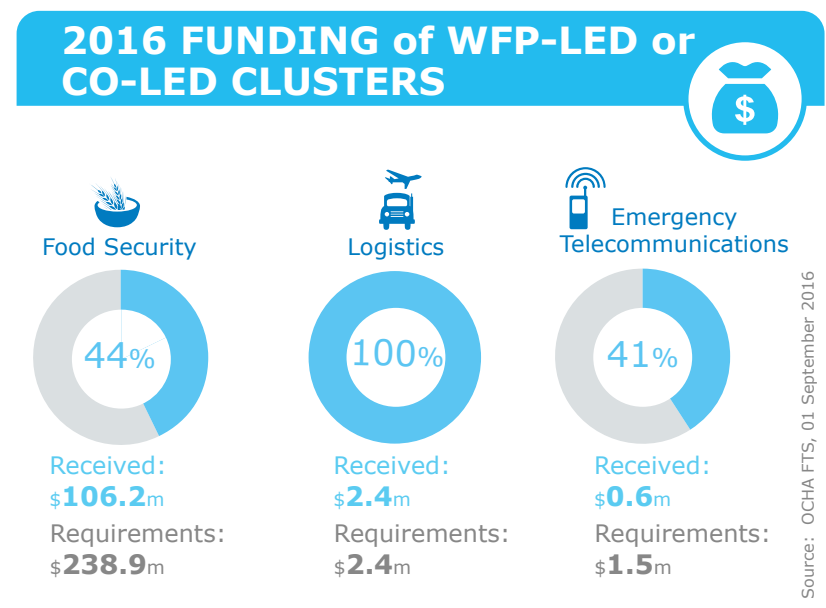

OPERATIONAL CHALLENGES

- Insecurity
- Humanitarian Access
- Resources
- Population Movement

HUMANITARIAN COMMUNITY STORAGE CAPACITY

Erbil	54,060 mt
Baghdad	15,600 mt
Dohuk	13,219 mt

Source: WFP, 30 August 2016

WFP LEVEL 3 EMERGENCY
SINCE 11 AUGUST 2014

IASC LEVEL 3 EMERGENCY
SINCE 13 AUGUST 2014

Check the **COUNTRY BRIEF** and **SITUATION REPORT**
<http://www.wfp.org/countries/iraq>

- Country Office
- Warehouse
- IDP Camp
- National Capital
- International boundary
- Sub Office
- Border Crossing Point
- Refugee Camp
- Major Town
- Region boundary
- Logistics Hub Planned
- Restricted Access Area
- Intermediate Town
- Small Town