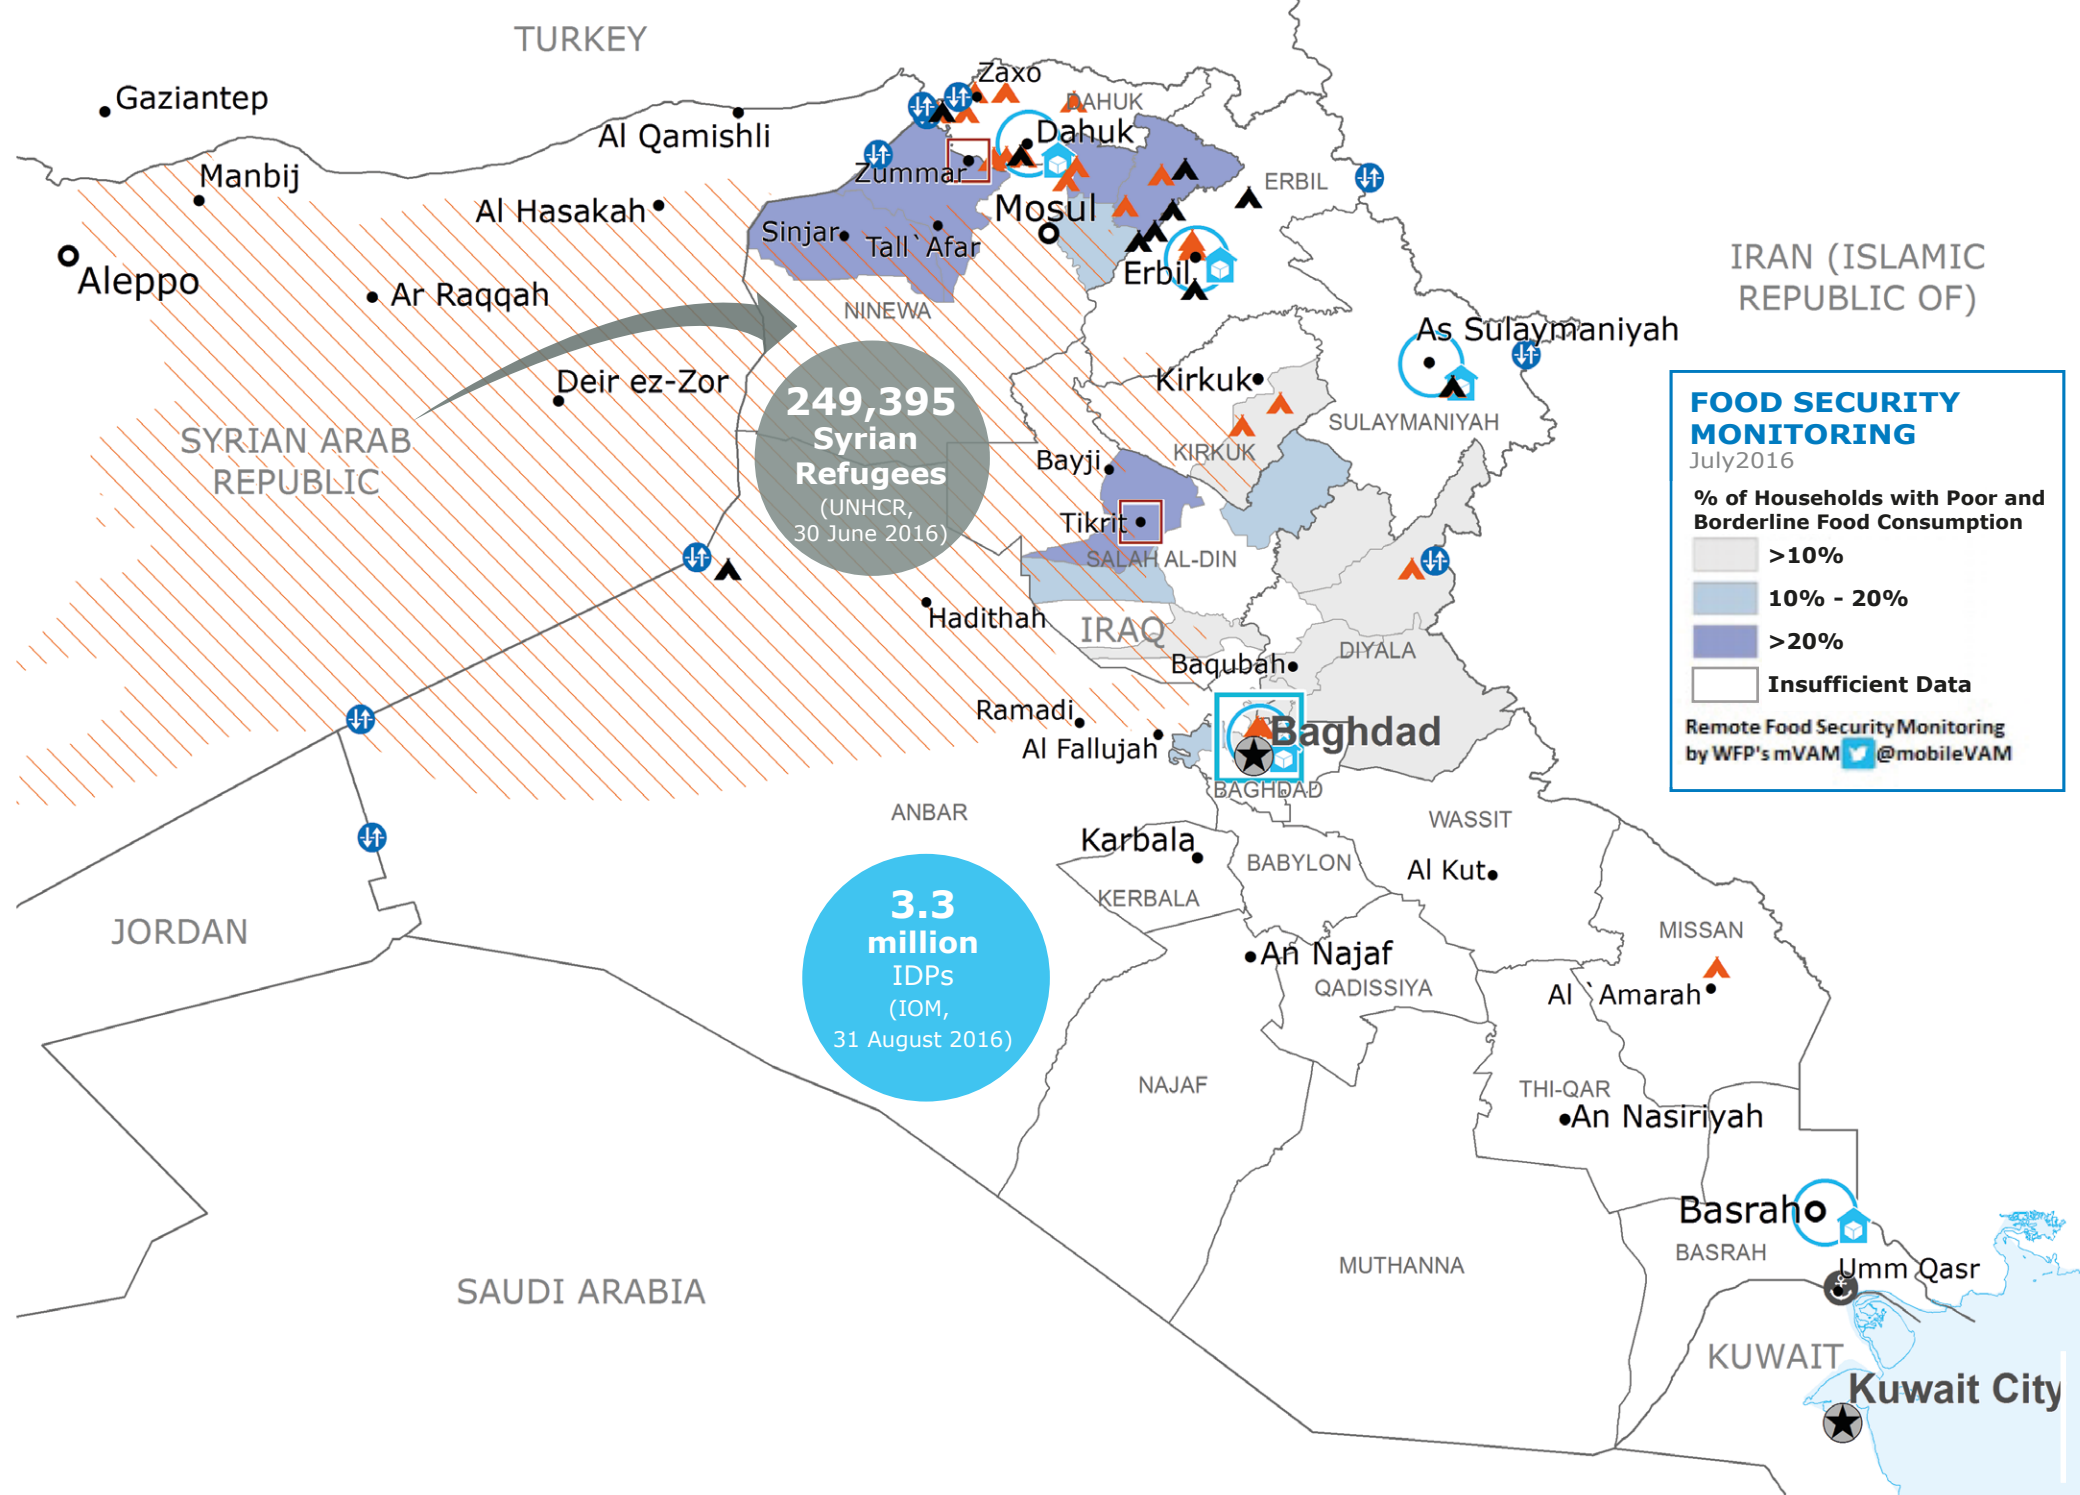

OPERATIONAL CHALLENGES

- Insecurity
- Humanitarian Access
- Resources
- Population Movement

HUMANITARIAN COMMUNITY STORAGE CAPACITY

Erbil	54,060 mt
Baghdad	15,600 mt
Dohuk	13,219 mt

Source: WFP, 30 August 2016

WFP LEVEL 3 EMERGENCY
SINCE 11 AUGUST 2014

IASC LEVEL 3 EMERGENCY
SINCE 13 AUGUST 2014

Check the **COUNTRY BRIEF** and **SITUATION REPORT**
<http://www.wfp.org/countries/iraq>

- Country Office
- Warehouse
- IDP Camp
- National Capital
- International boundary
- Sub Office
- Border Crossing Point
- Refugee Camp
- Major Town
- Region boundary
- Logistics Hub Planned
- Restricted Access Area
- Intermediate Town
- Small Town

Sources: WFP, UNGIWG, GAUL, GLCSC, OCHA, UNHCR, IOM, INSO
The designations employed and the presentation of material in the map(s) do not imply the expression of any opinion on the part of WFP concerning the legal or constitutional status of any country, territory, city or sea, or concerning the delimitation of its frontiers or boundaries. © World Food Programme 2016