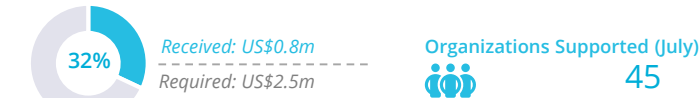

LOGISTICS CLUSTER