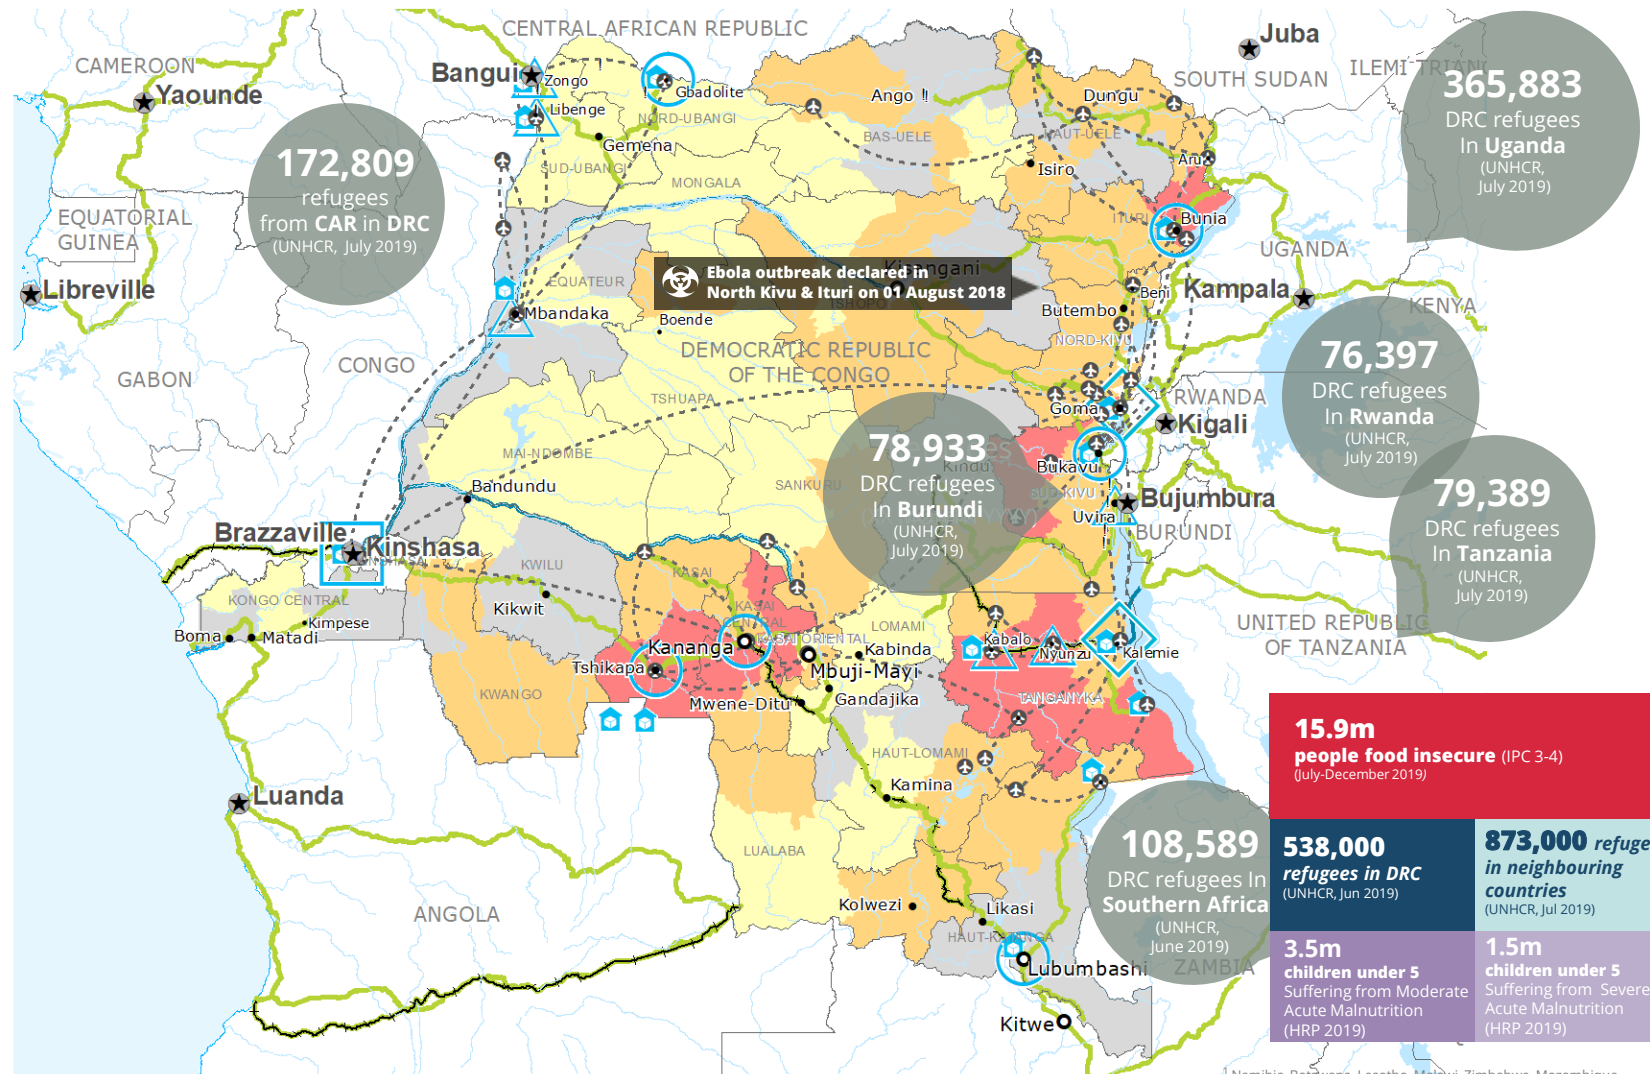

Democratic Republic of Congo

PEOPLE ASSISTED

DR Congo Interim Country Strategic Plan (ICSP)
(Activities covered by WFP L3 Emergency Response)

SOURCE: WFP, 27 AUG 2019

OPERATIONAL PROFILE

FUNDING

DR Congo Interim Country Strategic Plan (ICSP)

September 2019 - February 2020

USD 157.5m
Net funding requirements

2019 LEVEL 3 RESPONSE
Requirements: USD 452.8m
Contributions: USD 305.3m

67%

SOURCE: WFP, 30 AUG 2019

EBOLA AFFECTED HEALTH ZONES

Ebola outbreak declared in North Kivu & Ituri on 01 August 2018
3,000 confirmed and probable cases as of 27 August 2019

>500,000 people assisted by WFP in Ebola-affected areas

SOURCE: MOH, 27 AUG 2019

Namibia, Botswana, Lesotho, Malawi, Zimbabwe, Mozambique, Madagascar, RSA and the Kingdom of Eswatini (UNHCR, 31 Jan. 2019)

- Country Office
- Field Office
- Road Supply Route
- National Capital
- International Boundary
- Area Office
- Warehouse
- Railway Supply Route
- Major Town
- Province boundary
- Sub Office
- Refugee Camp
- Water Supply Route
- Intermediate Town
- River
- Small town
- Surface Waterbody