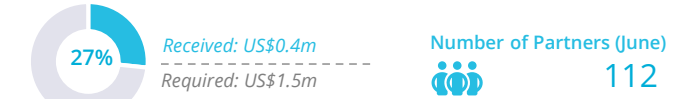

WFP-LED AND SUPPORTED CLUSTERS

FOOD SECURITY AND LIVELIHOOD CLUSTER