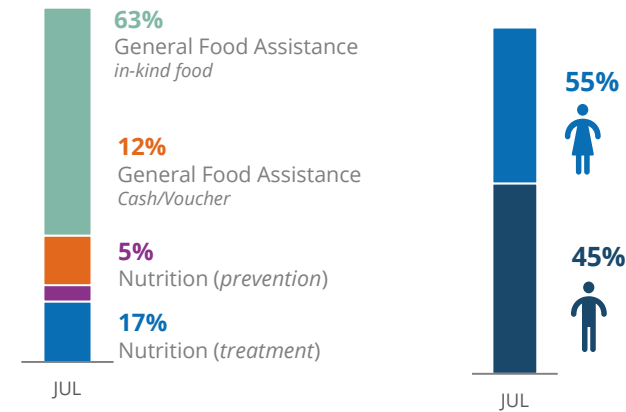

Democratic Republic of Congo

PEOPLE ASSISTED

DR Congo Interim Country Strategic Plan (ICSP)
(Activities covered by WFP L3 Emergency Response)

SOURCE: WFP, 27 AUG 2019

OPERATIONAL PROFILE

FUNDING

DR Congo Interim Country Strategic Plan (ICSP)

September 2019 - February 2020

USD 157.5m
Net funding requirements

2019 LEVEL 3 RESPONSE
Requirements: USD 452.8m
Contributions: USD 305.3m

67%

SOURCE: WFP, 30 AUG 2019

EBOLA AFFECTED HEALTH ZONES

Ebola outbreak declared in North Kivu & Ituri on 01 August 2018
3,000 confirmed and probable cases as of 27 August 2019