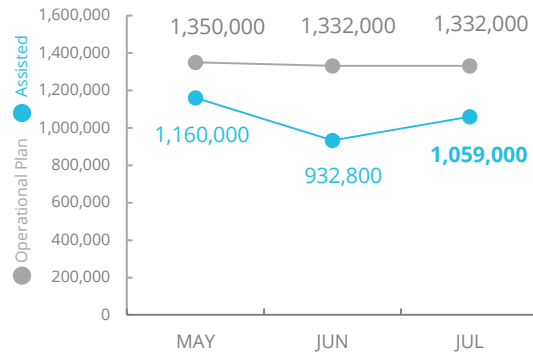

Democratic Republic of Congo

PEOPLE ASSISTED

DR Congo Interim Country Strategic Plan (ICSP)
(Activities covered by WFP L3 Emergency Response)

SOURCE: WFP, 27 AUG 2019

OPERATIONAL PROFILE

FUNDING

DR Congo Interim Country Strategic Plan (ICSP)

September 2019 - February 2020

USD 157.5m
Net funding requirements

2019 LEVEL 3 RESPONSE
Requirements: USD 452.8m
Contributions: USD 305.3m

67%

SOURCE: WFP, 30 AUG 2019

EBOLA AFFECTED HEALTH ZONES

Ebola outbreak declared in North Kivu & Ituri on 01 August 2018
3,000 confirmed and probable cases as of 27 August 2019

>500,000 people assisted by WFP in Ebola-affected areas

SOURCE: MOH, 27 AUG 2019

Namibia, Botswana, Lesotho, Malawi, Zimbabwe, Mozambique, Madagascar, RSA and the Kingdom of Eswatini (UNHCR, 31 Jan. 2019)