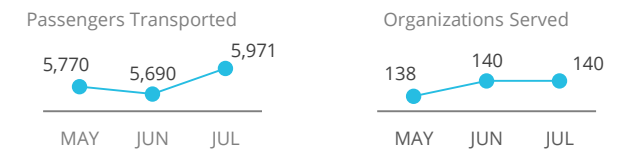

WFP-LED AND SUPPORTED CLUSTERS

FOOD SECURITY AND LIVELIHOOD CLUSTER

LOGISTICS CLUSTER

UN HUMANITARIAN AIR SERVICES (UNHAS)

SOURCE: WFP, 28 AUG 2019

WFP LEVEL 3 EMERGENCY

SINCE 06 OCTOBER 2017
(LEVEL 2 EMERGENCY SINCE 12 DECEMBER 2013)