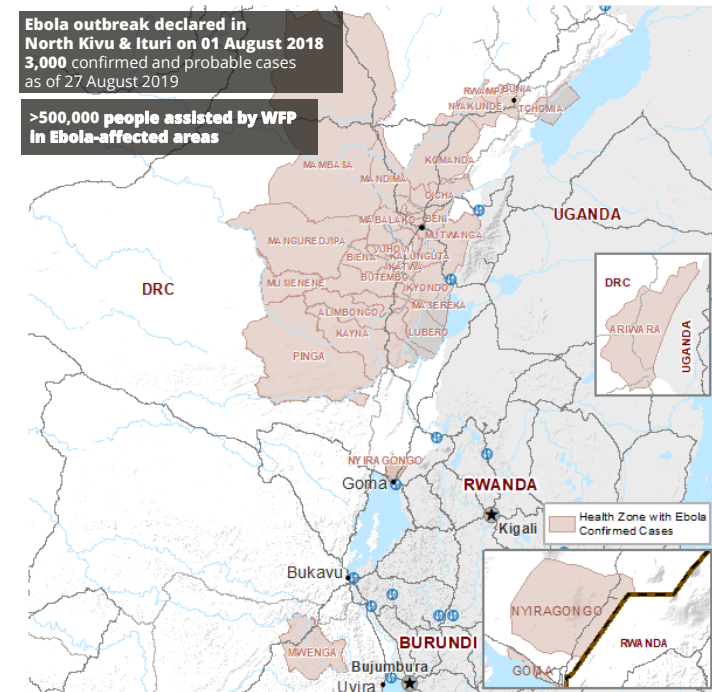

Democratic Republic of Congo

PEOPLE ASSISTED

DR Congo Interim Country Strategic Plan (ICSP)
(Activities covered by WFP L3 Emergency Response)

SOURCE: WFP, 27 AUG 2019

OPERATIONAL PROFILE

FUNDING

DR Congo Interim Country Strategic Plan (ICSP)

September 2019 - February 2020

USD 157.5m
Net funding requirements

2019 LEVEL 3 RESPONSE
Requirements: USD 452.8m
Contributions: USD 305.3m

67%

SOURCE: WFP, 30 AUG 2019

EBOLA AFFECTED HEALTH ZONES

Ebola outbreak declared in North Kivu & Ituri on 01 August 2018
3,000 confirmed and probable cases as of 27 August 2019

>500,000 people assisted by WFP in Ebola-affected areas

SOURCE: MOH, 27 AUG 2019

Namibia, Botswana, Lesotho, Malawi, Zimbabwe, Mozambique, Madagascar, RSA and the Kingdom of Eswatini (UNHCR, 31 Jan. 2019)