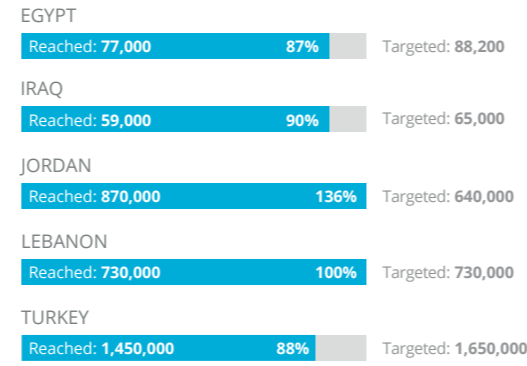

Syria Regional Refugee Response

PEOPLE ASSISTED WFP Syria Regional Refugee Response

ASSISTANCE BREAKDOWN April 2018

OPERATIONAL PROFILE By group/location/activity

US\$3.8bn
injected into local economies since 2012

Through cash-based transfers, local procurement, and local expenditure

SOURCE: WFP, 08 MARCH 2018

FUNDING WFP Syria Regional Refugee Response

Net funding requirements (June – November 2018)

EGYPT	US\$13.6m
IRAQ	US\$5.3m
JORDAN	US\$109.3m
LEBANON	US\$111.5m
TURKEY	US\$4.7m

Total: **US\$244.4m**
Net funding requirement

SOURCE: WFP, 24 MAY 2018

SYRIA REGIONAL REFUGEE RESPONSE (3RP) 2018 Inter-Agency Appeal

Total: **US\$4.4bn**

SOURCE: OCHA, 13 MARCH 2018

WFP LEVEL 3 EMERGENCY SINCE 14 DECEMBER 2017

REGIONAL LEVEL 3 EMERGENCY COVERING WFP OPERATIONS IN SYRIA, AND OPERATIONS TARGETING SYRIAN REFUGEES IN EGYPT, IRAQ, JORDAN, LEBANON, AND TURKEY

IASC LEVEL 3 EMERGENCY SINCE 15 JANUARY 2013

For more information, see the SYRIA EMERGENCY DASHBOARD, the SITUATION REPORT and COUNTRY BRIEFS
www.wfp.org/countries/syria