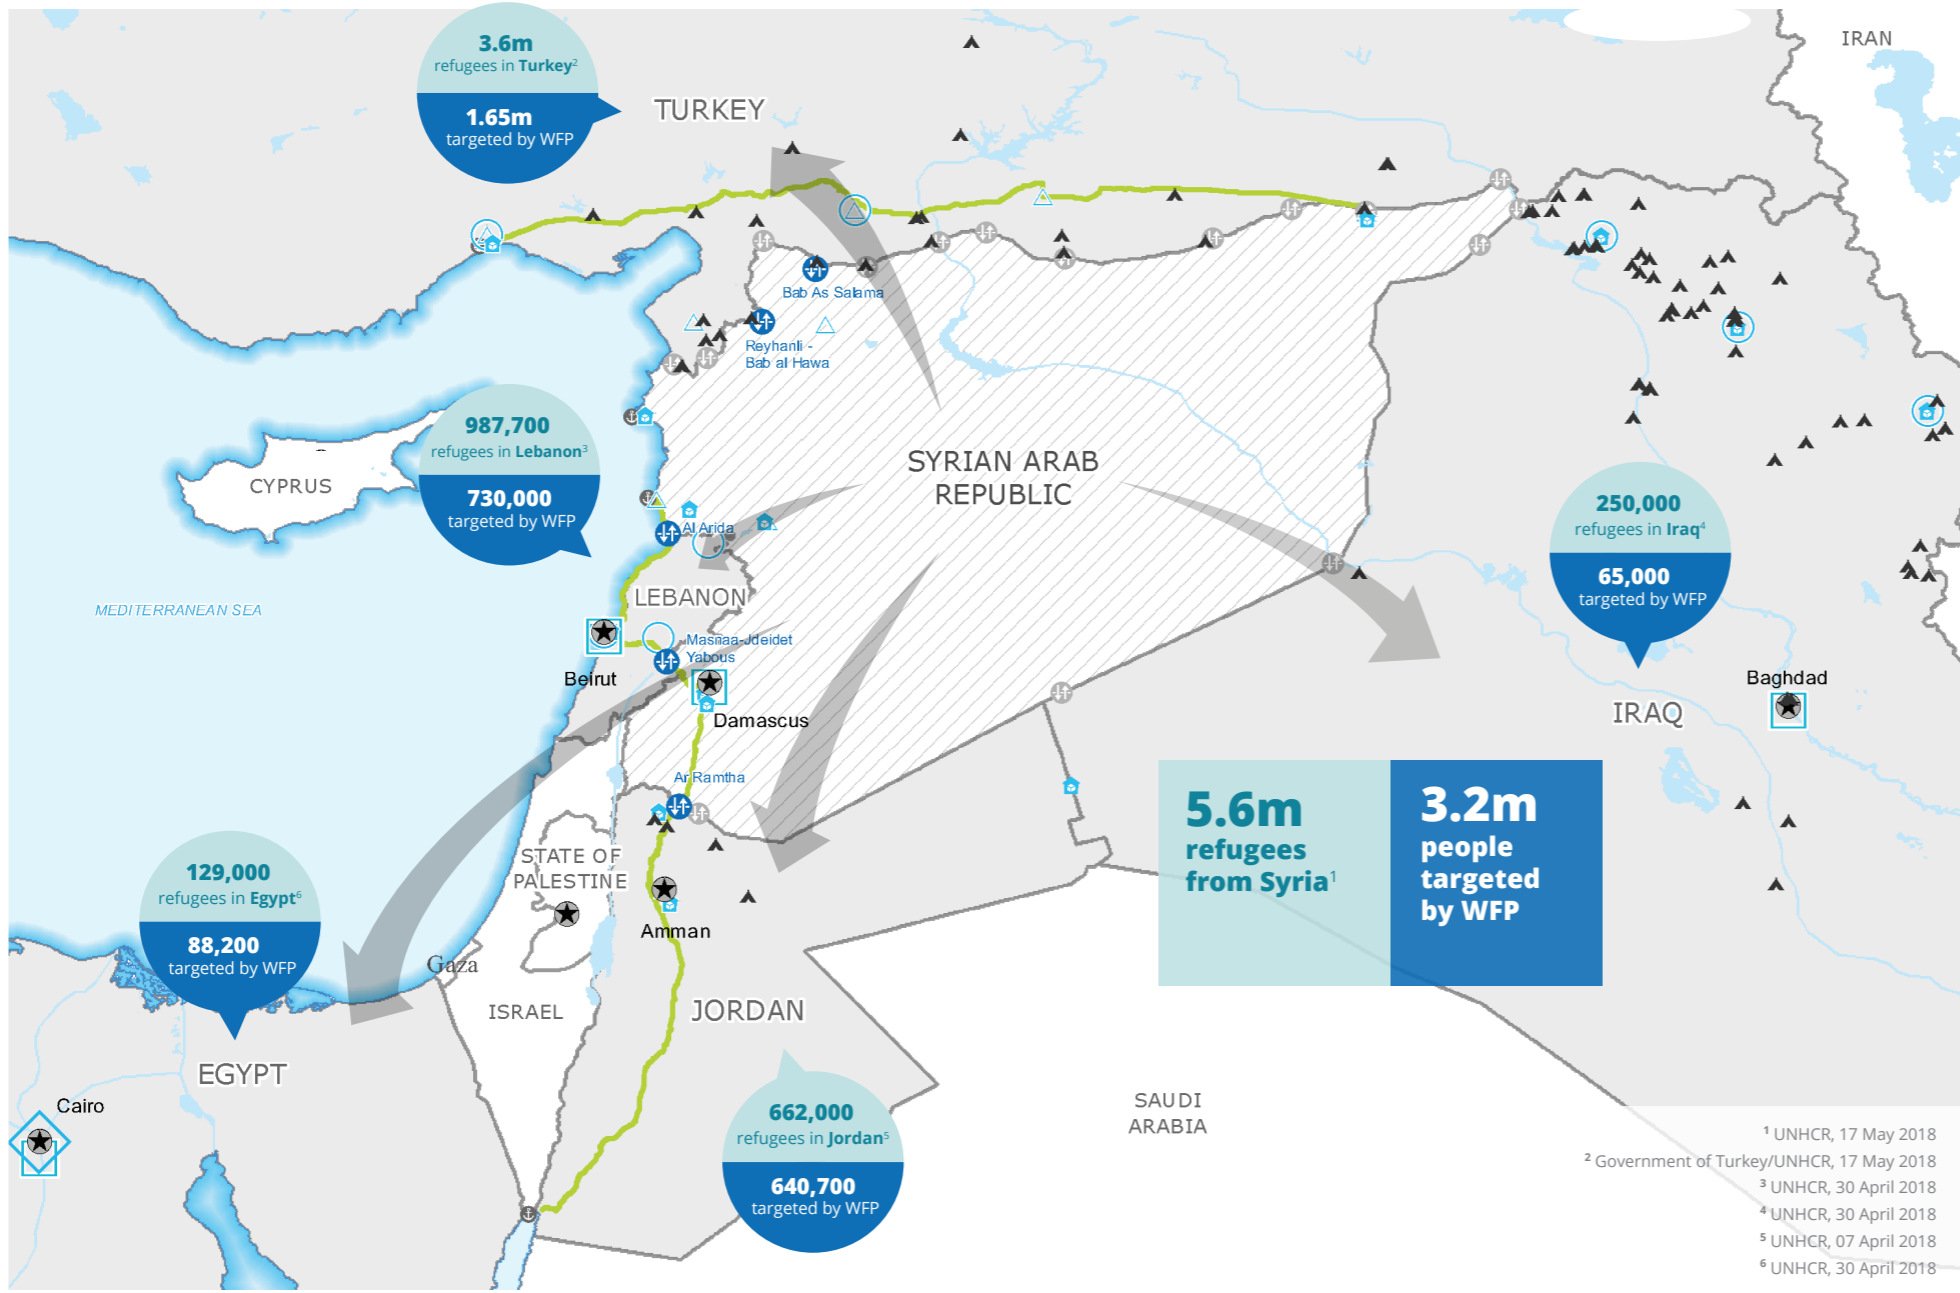

FUNDING WFP Syria Regional Refugee Response

Net funding requirements (June – November 2018)

EGYPT	US$13.6m
IRAQ	US$5.3m
JORDAN	US$109.3m
LEBANON	US$111.5m
TURKEY	US$4.7m

Total: **US$244.4m**
Net funding requirement

SOURCE: WFP, 24 MAY 2018