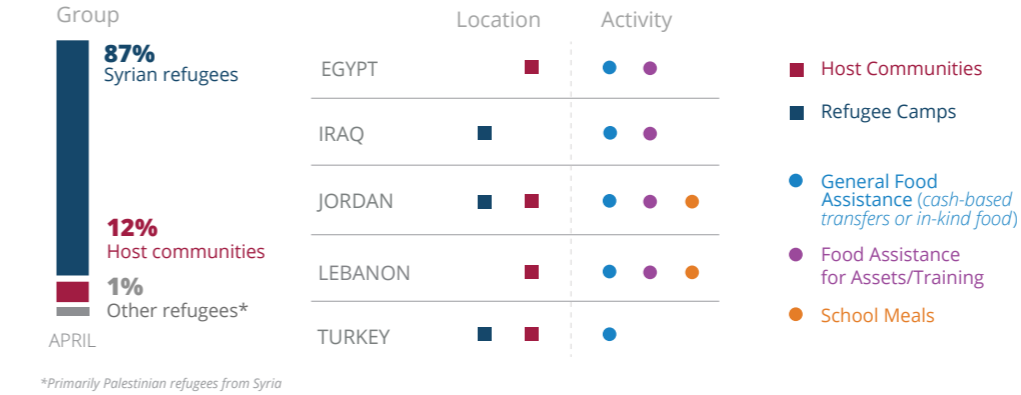

Syria Regional Refugee Response

PEOPLE ASSISTED WFP Syria Regional Refugee Response

ASSISTANCE BREAKDOWN April 2018

OPERATIONAL PROFILE By group/location/activity

US\$3.8bn
injected into local economies since 2012

Through cash-based transfers, local procurement, and local expenditure

SOURCE: WFP, 08 MARCH 2018

FUNDING WFP Syria Regional Refugee Response

Net funding requirements (June – November 2018)

EGYPT	US\$13.6m
IRAQ	US\$5.3m
JORDAN	US\$109.3m
LEBANON	US\$111.5m
TURKEY	US\$4.7m

REGIONAL LEVEL 3 EMERGENCY COVERING WFP OPERATIONS IN SYRIA, AND OPERATIONS TARGETING SYRIAN REFUGEES IN EGYPT, IRAQ, JORDAN, LEBANON, AND TURKEY

IASC LEVEL 3 EMERGENCY SINCE 15 JANUARY 2013

For more information, see the SYRIA EMERGENCY DASHBOARD, the SITUATION REPORT and COUNTRY BRIEFS
www.wfp.org/countries/syria