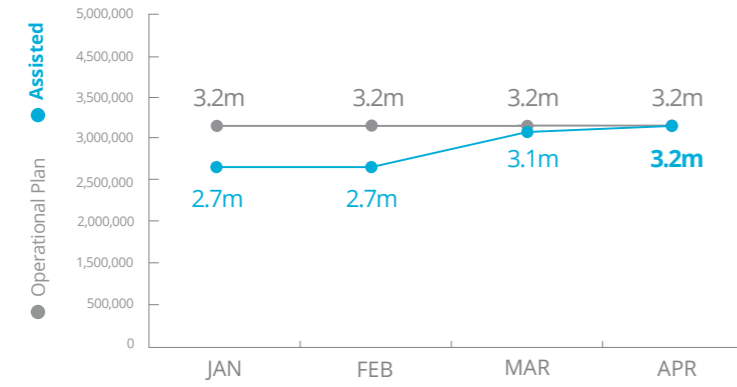

Syria Regional Refugee Response

PEOPLE ASSISTED WFP Syria Regional Refugee Response

ASSISTANCE BREAKDOWN April 2018

OPERATIONAL PROFILE By group/location/activity

US\$3.8bn
injected into local economies since 2012

Through cash-based transfers, local procurement, and local expenditure

SOURCE: WFP, 08 MARCH 2018

FUNDING WFP Syria Regional Refugee Response

Net funding requirements (June – November 2018)

EGYPT	US\$13.6m
IRAQ	US\$5.3m
JORDAN	US\$109.3m
LEBANON	US\$111.5m
TURKEY	US\$4.7m