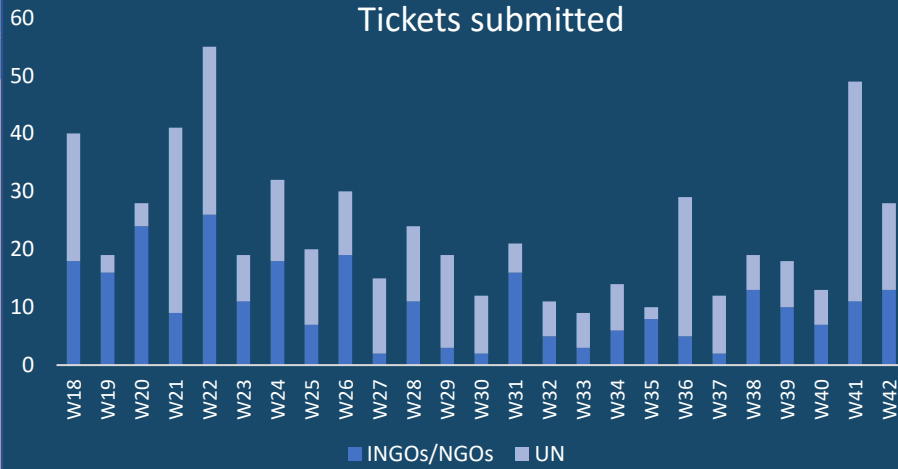

Liege Humanitarian Response Hub

Operational Brief

Week 43

23 October, 2020

WFP Common Services
COVID-19 Response

**CARGO DISPATCHED
BY AIR and ROAD**
CBM per country

Airfreight Overview

m³ dispatched **6,510.5**

m³ booked **209**

m³ in pipeline **877**

Partners served **25**

kg dispatched **1,289,353.3**

kg booked **46.081**

kg in pipeline **191.375**

Destinations reached **72**

Flights dispatched **175**

Tickets submitted

Recap of Yemen Situation:

84 tickets pending – 34 Aden, 50 Sanaa

Total of 637 CBM (= 150.000 kg) pending and stored in Brussels

Weekly Highlights:

5 flights dispatched last week: Port-au-Prince, Bamako, Bujumbura, Bangui and Monrovia