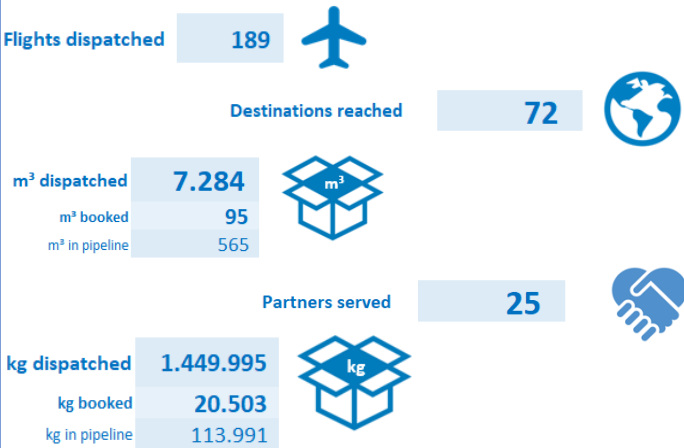

# Liege Humanitarian Response Hub

Operational Brief #29

Week 46

13/11/2020

WFP LOGISTICS

COVID-19 LOGISTICS CONSOLIDATION HUB

**CARGO DISPATCHED BY AIR and ROAD**  
CBM per country

## Airfreight Overview

All cargo dispatched by air, road and ocean (including second-leg transportation)

	Volume (CBM)	Weight (kg)
Ocean	2,281	391,396
Land	1,594	240,470
Air	7,974	1,587,715
<b>Total</b>	<b>11,849</b>	<b>2,219,580</b>