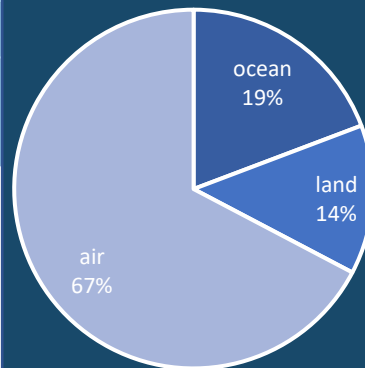

## Airfreight Overview

All cargo dispatched by air, road and ocean (including second-leg transportation)

	Volume (CBM)	Weight (kg)
Ocean	2,281	391,396
Land	1,594	240,470
Air	7,974	1,587,715
<b>Total</b>	<b>11,849</b>	<b>2,219,580</b>