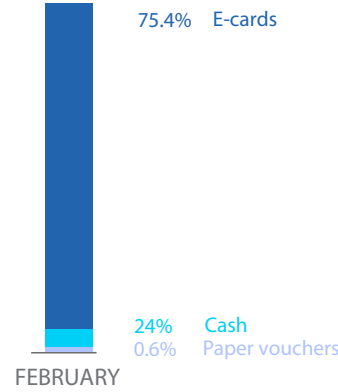

MODALITIES