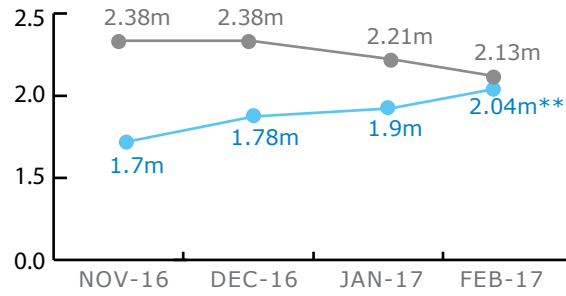

### PEOPLE ASSISTED WITH FOOD ENTITLEMENTS\*

\*Excluding livelihoods activities  
 \*\*Figures are being reconciled  
 \*\*\* The EMOP ended in December 2016.  
 A regional PRRO started in January 2017