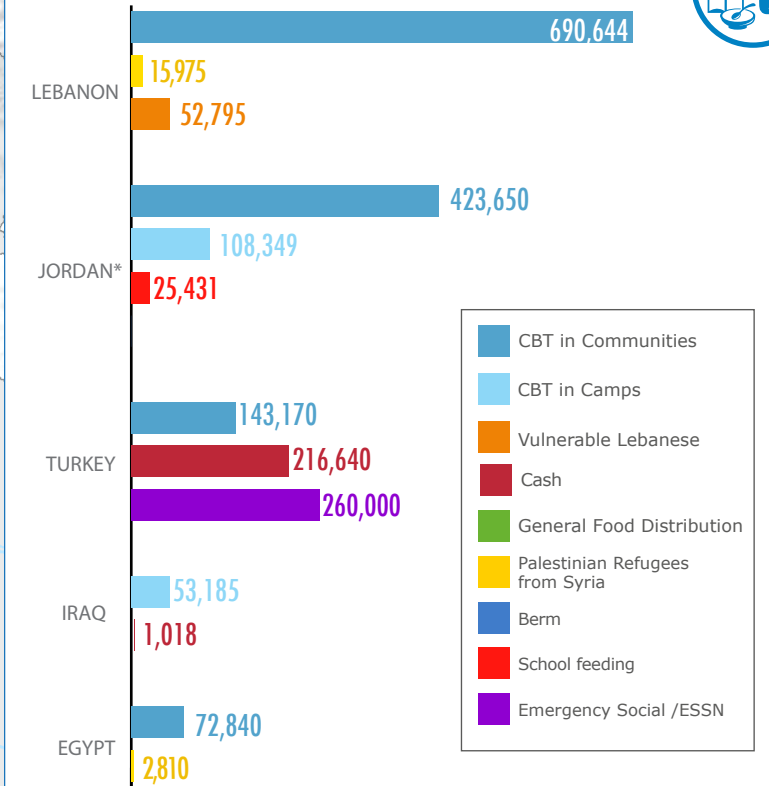

* In addition to: 1,011 Syrian and 2,484 Jordanian assisted through FFA and FFT programmes

WFP LEVEL 3 EMERGENCY

SINCE 14 DECEMBER 2012

IASC LEVEL 3 EMERGENCY

SINCE 15 JANUARY 2013

Check the **SITUATION REPORT**

<https://www.wfp.org/countries/syria>

Jointly produced by the WFP **Operations Centre (OPSCEN)** and the WFP Amman Sub Regional Office for the Syria Crisis.

This dashboard is based on best available information at the time of production. Future updates may vary as new information becomes available.