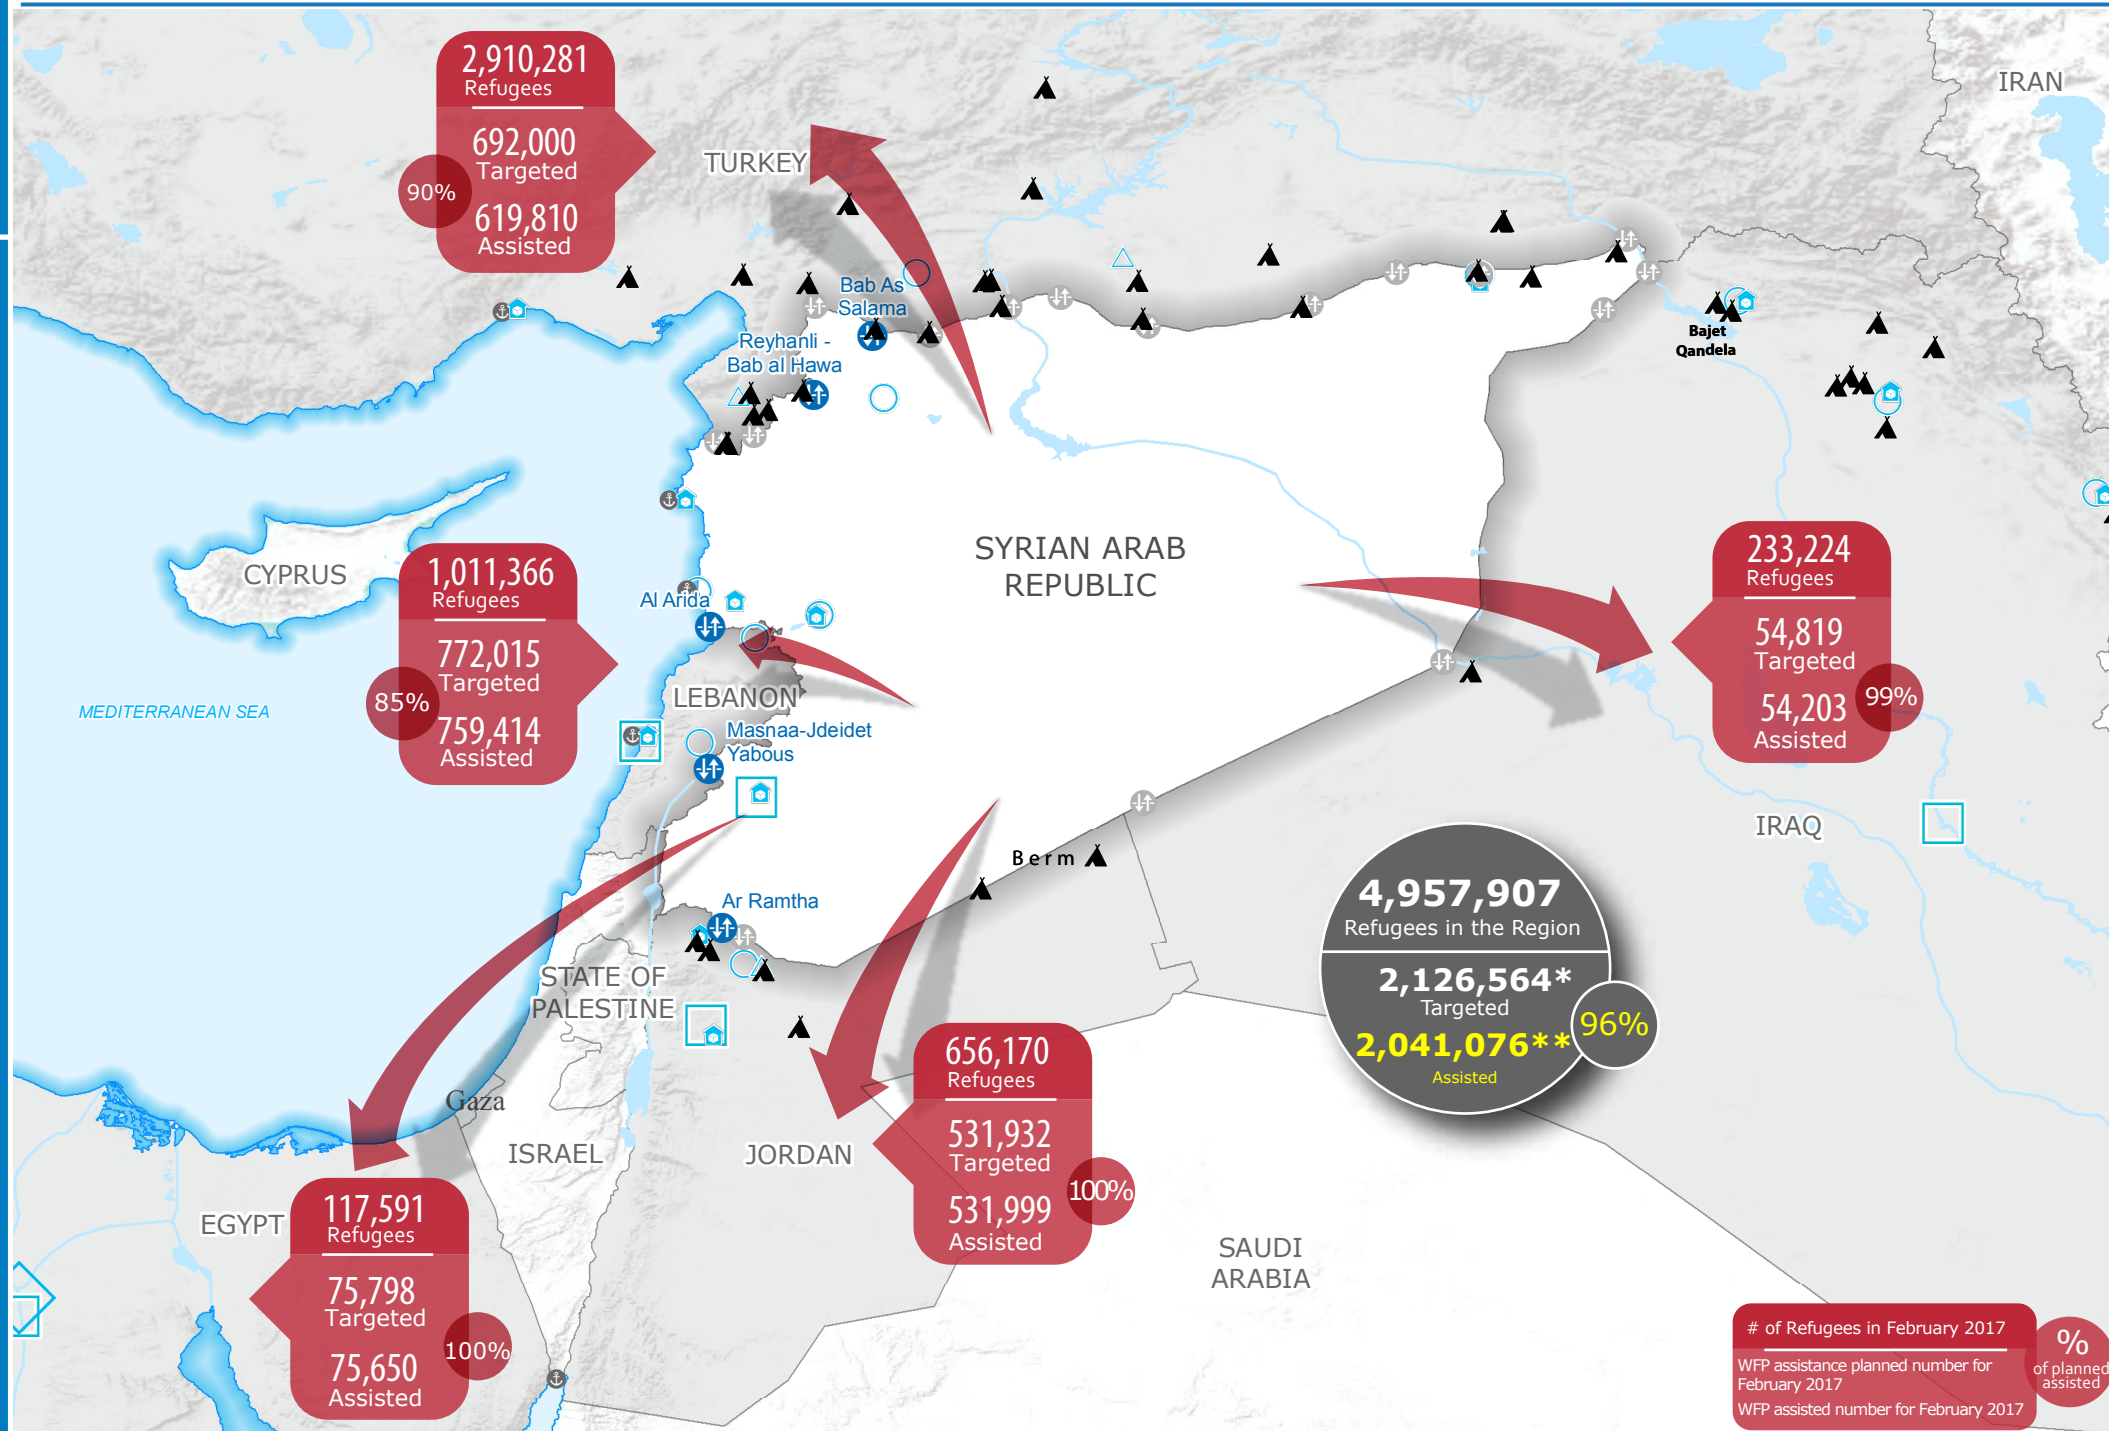

* Excluding livelihoods activities
**Under reconciliation.

# of Refugees in February 2017
WFP assistance planned number for February 2017
WFP assisted number for February 2017
% of planned assisted
* Under reconciliation

- Country Office
- Field Office
- Warehouse
- Refugee Camp
- Sub Office
- Open Border Crossing Point
- Port
- International boundary line

Sources: OCHA, WFP, GLCSC, UNGIWG, UNHCR, Geonames
The designations employed and the presentation of material in the map(s) do not imply the expression of any opinion on the part of WFP concerning the legal or constitutional status of any country, territory, city or sea, or concerning the delimitation of its frontiers or boundaries. ©World Food Programme 2015

This dashboard is based on best available information at the time of production. Future updates may vary as new information becomes available.