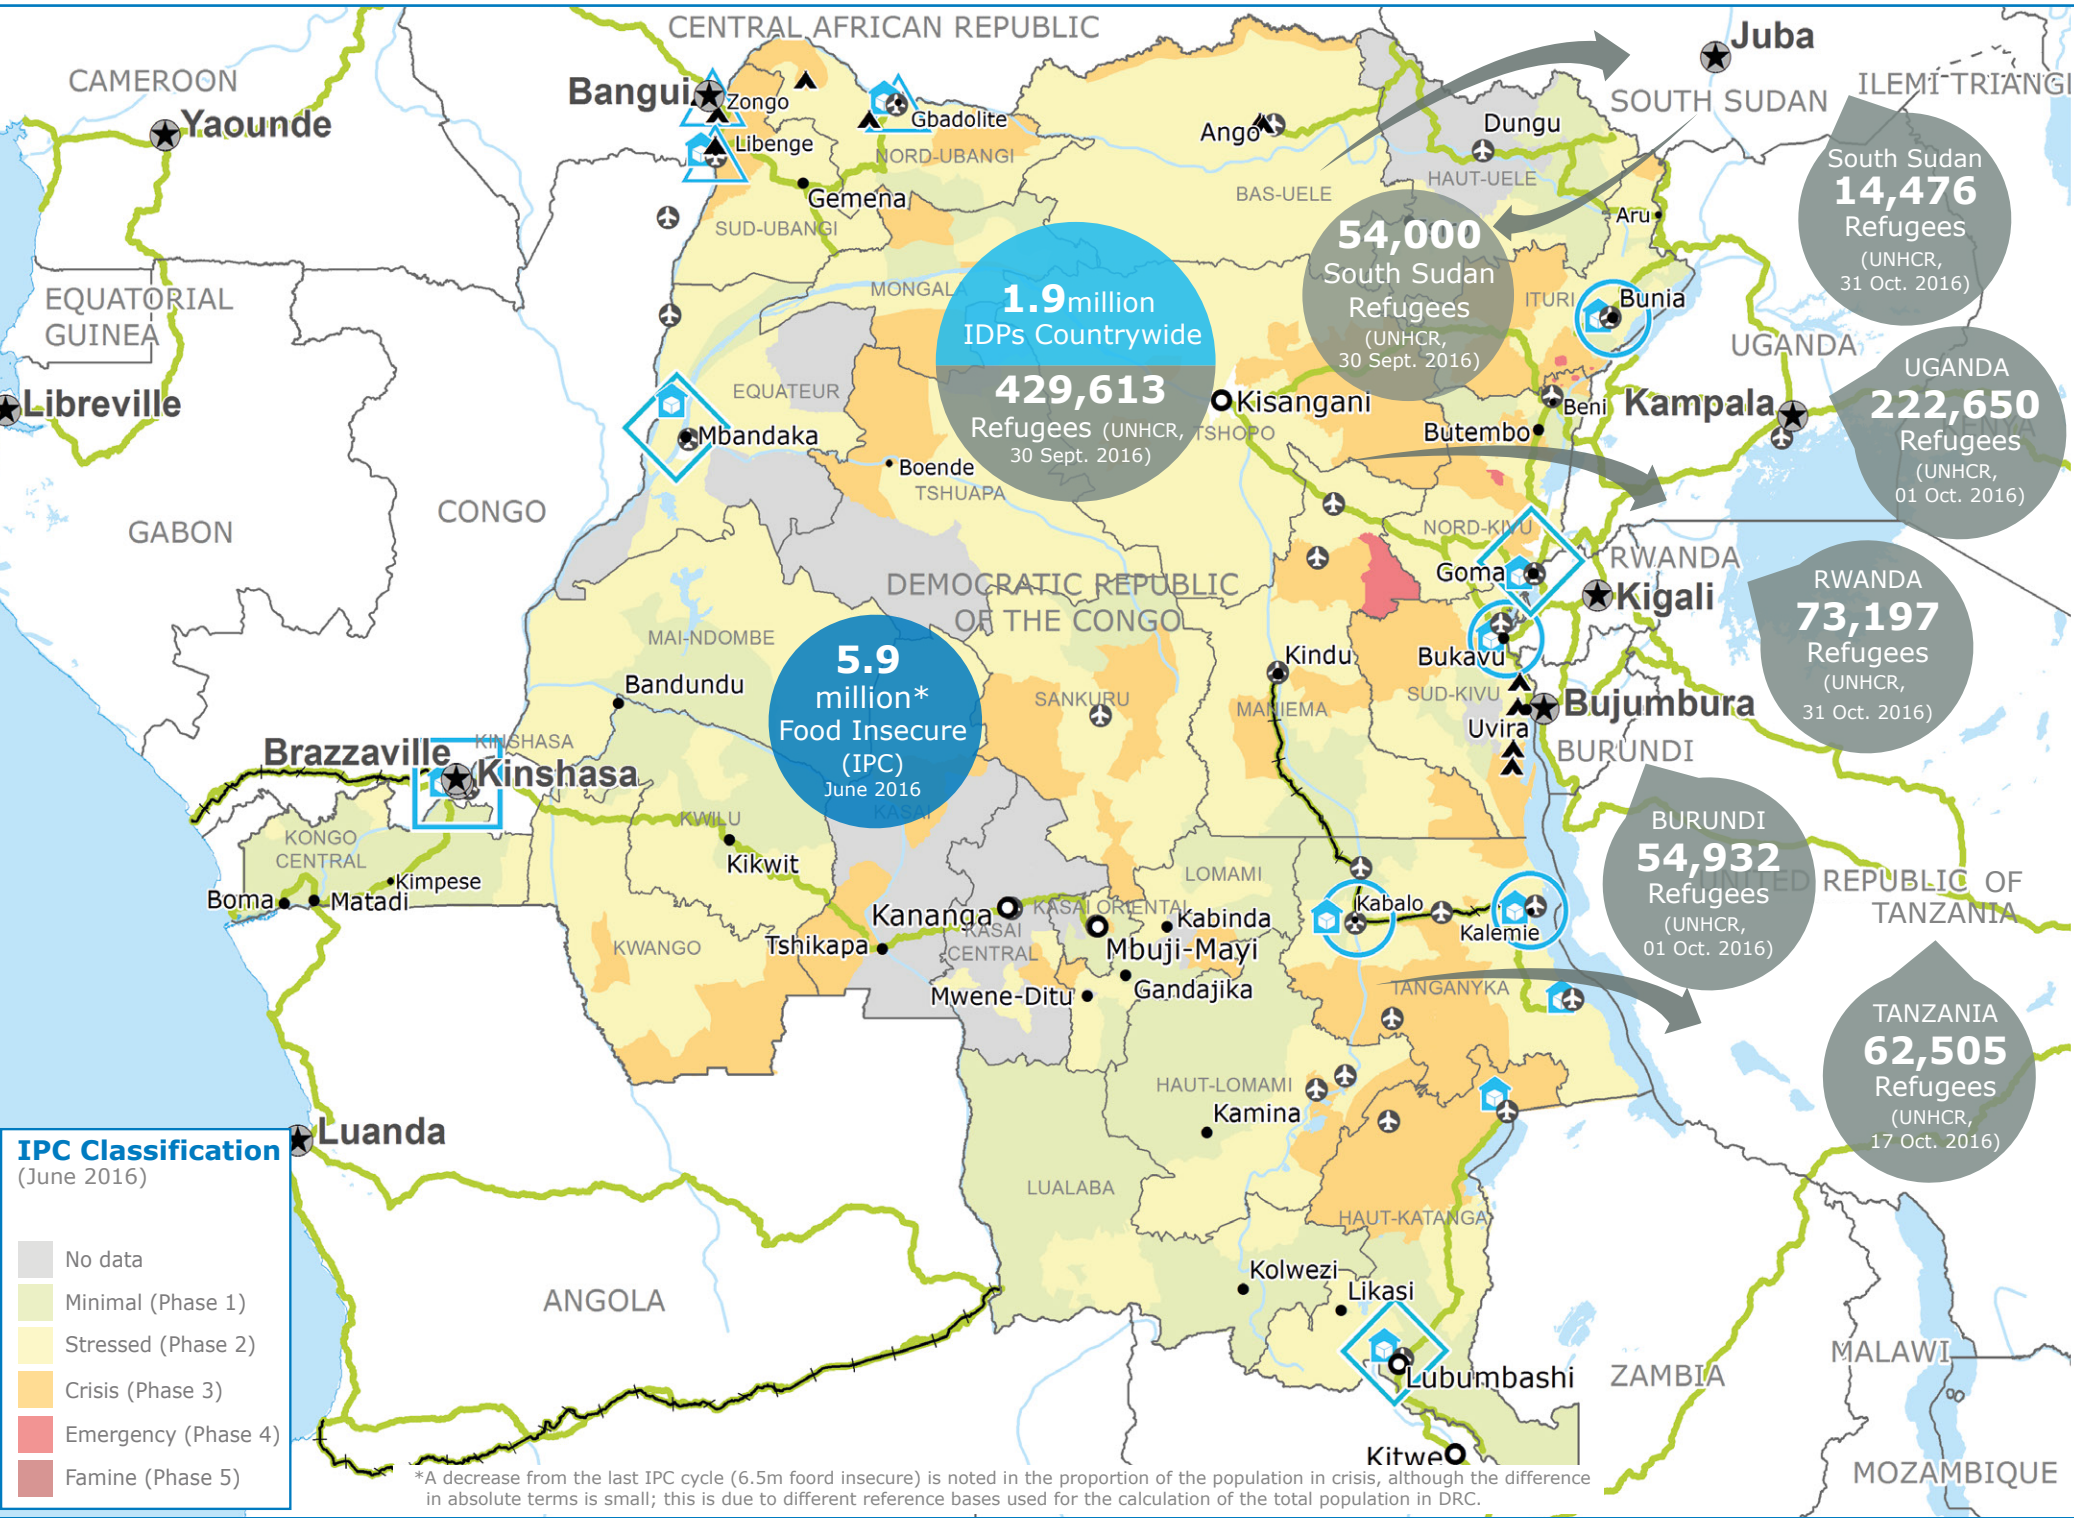

WFP SAYS NO to GENDER BASED VIOLENCE

WFP LEVEL 2 EMERGENCY
SINCE 12 DECEMBER 2013

For more information, see the **SITUATION REPORT** and **COUNTRY BRIEF** www.wfp.org/countries/congo-democratic-republic

2A PRRO 200832
<http://documents.wfp.org/stellent/groups/public/documents/ep/WFP284303.pdf>

Produced by the WFP **Operations Centre (OPSCEN)** jointly with Country Office and Regional Bureau Johannesburg

This dashboard is based on best available information at the time of production. Future updates may vary as new information becomes available.

Sources: WFP, UNGIWG, GAUL, GLCSC, OCHA, UNHCR, IPC

The designations employed and the presentation of material in the map(s) do not imply the expression of any opinion on the part of WFP concerning the legal or constitutional status of any country, territory, city or sea, or concerning the delimitation of its frontiers or boundaries.

© World Food Programme 2016