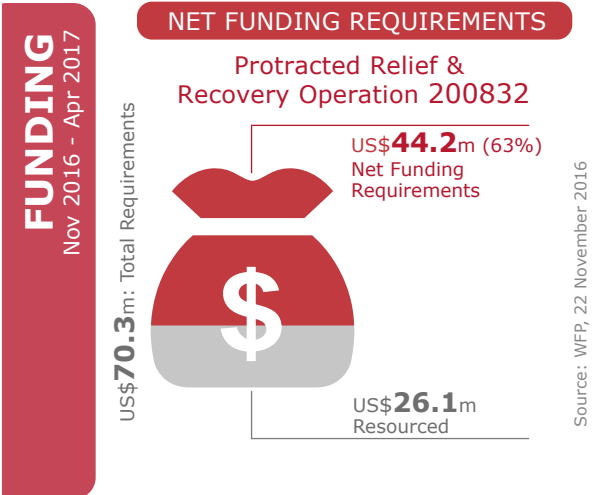

WFP SAYS NO to GENDER BASED VIOLENCE

WFP LEVEL 2 EMERGENCY
SINCE 12 DECEMBER 2013

For more information, see the **SITUATION REPORT** and **COUNTRY BRIEF** www.wfp.org/countries/congo-democratic-republic