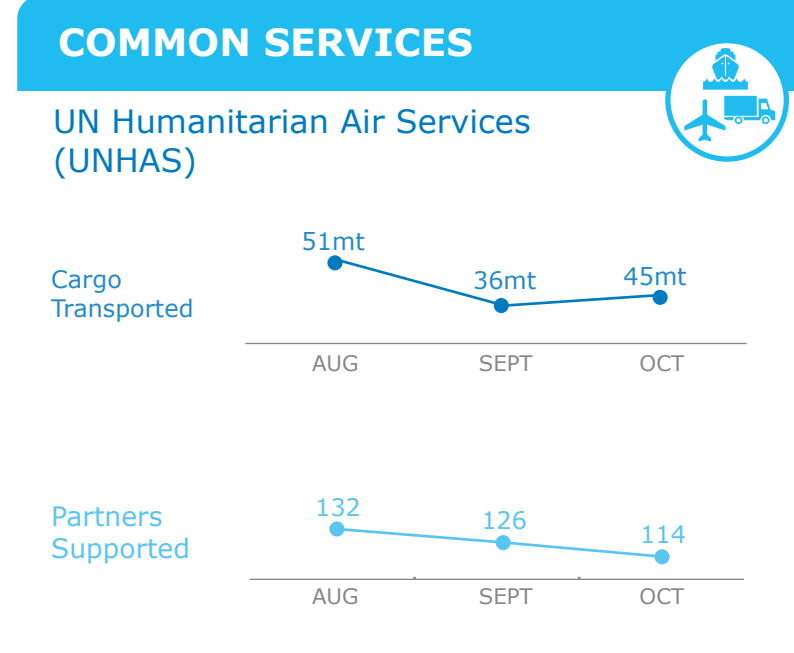

WFP SAYS NO to GENDER BASED VIOLENCE

WFP LEVEL 2 EMERGENCY
SINCE 12 DECEMBER 2013

For more information, see the **SITUATION REPORT** and **COUNTRY BRIEF** www.wfp.org/countries/congo-democratic-republic