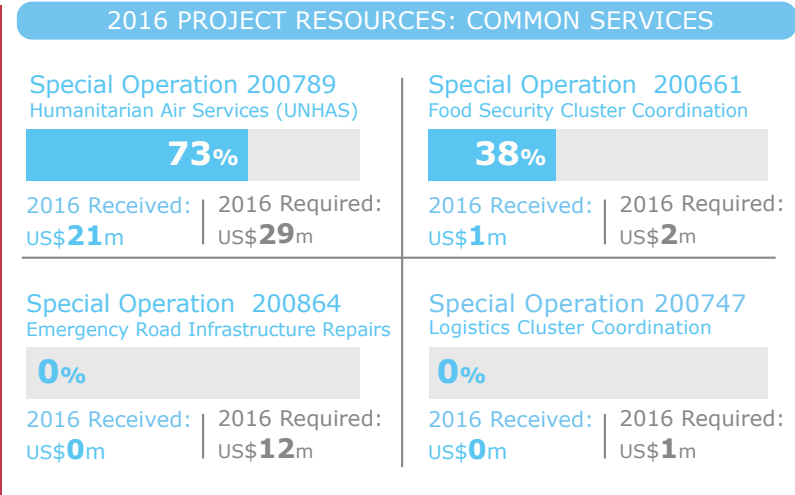

WFP SAYS NO to GENDER BASED VIOLENCE

WFP LEVEL 2 EMERGENCY
SINCE 12 DECEMBER 2013

For more information, see the **SITUATION REPORT** and **COUNTRY BRIEF** www.wfp.org/countries/congo-democratic-republic