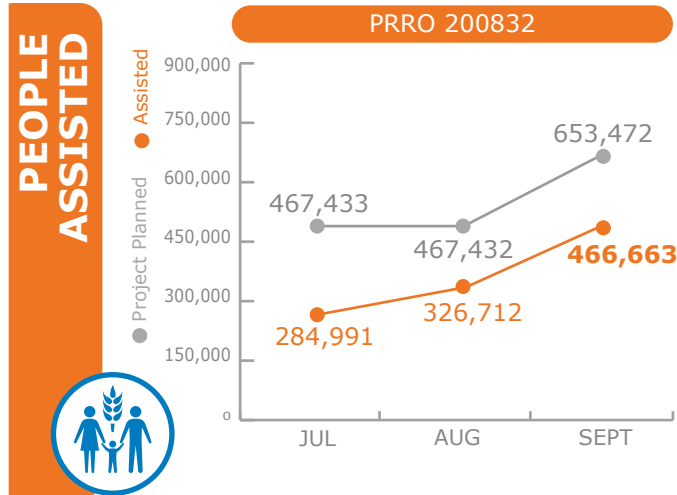

WFP SAYS NO to GENDER BASED VIOLENCE

WFP LEVEL 2 EMERGENCY
SINCE 12 DECEMBER 2013

For more information, see the **SITUATION REPORT** and **COUNTRY BRIEF** www.wfp.org/countries/congo-democratic-republic