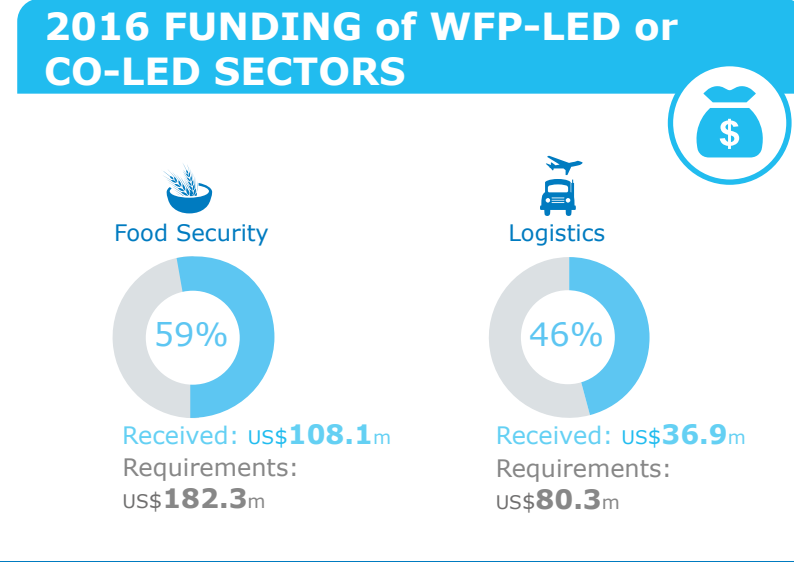

WFP SAYS NO to GENDER BASED VIOLENCE

WFP LEVEL 2 EMERGENCY
SINCE 12 DECEMBER 2013

For more information, see the **SITUATION REPORT** and **COUNTRY BRIEF** www.wfp.org/countries/congo-democratic-republic