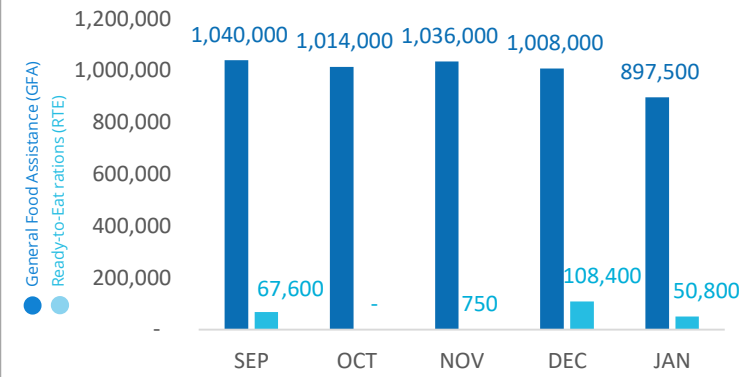

PEOPLE ASSISTED General Food Assistance (GFA)

OPERATIONAL PROFILE By Activity (December)

FUNDING Syria Interim Country Strategic Plan (ICSP)

February – July 2020

US\$122m

Net funding requirements

2020 LEVEL 3 RESPONSE
Requirements: US\$648.5m
Funded: US\$308m

SOURCE: WFP, 12 FEB 2020

WFP Response: North-Western Syria

SOURCE: WFP, 12 FEB 2020

AVERAGE MONTHLY FUNDING REQUIREMENTS

Food: US\$63.1m | Cash: US\$10.3m

EXPECTED SHORTFALLS

SOURCE: WFP, 07 JAN 2020

WFP-LED AND SUPPORTED CLUSTERS

SOURCE: CLUSTERS, 12 JAN 2020

SOURCE: WFP, 13 FEB 2020

Country Office	Warehouse	National Capital	Food Distribution Points (FDP) in September 2019
Sub Office	Open Border Crossing Point	Major Town	Regular Deliveries (378)
Field Office	Sporadically Open Border Crossing	Intermediate Town	Cross-border Deliveries (624)
Road Supply Route	International Boundary	Port	Values in parenthesis indicate the number of FDP. Approx. 66% of total FDP are displayed on this map
	Governorate Boundary		
	Armistice Boundary		