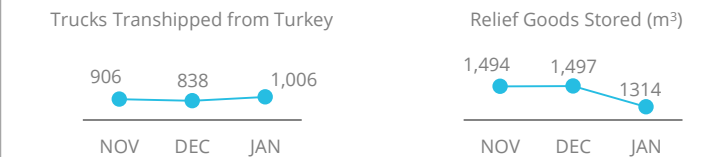

SOURCE: WFP, 12 FEB 2020

WFP Response: North-Western Syria

SOURCE: WFP, 12 FEB 2020

AVERAGE MONTHLY FUNDING REQUIREMENTS

Food: US\$63.1m | Cash: US\$10.3m

EXPECTED SHORTFALLS

SOURCE: WFP, 07 JAN 2020

WFP-LED AND SUPPORTED CLUSTERS

SOURCE: CLUSTERS, 12 JAN 2020

SOURCE: WFP, 13 FEB 2020

Country Office	Warehouse	National Capital	Food Distribution Points (FDP) in September 2019
Sub Office	Open Border Crossing Point	Major Town	Regular Deliveries (378)
Field Office	Sporadically Open Border Crossing	Intermediate Town	Cross-border Deliveries (624)
Road Supply Route	International Boundary	Port	Values in parenthesis indicate the number of FDP. Approx. 66% of total FDP are displayed on this map
	Governorate Boundary		
	Armistice Boundary		