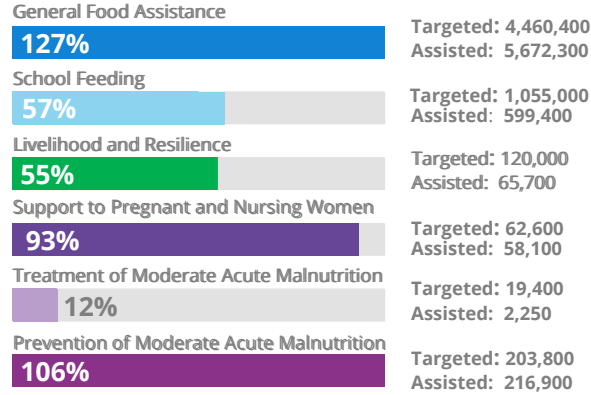

PEOPLE ASSISTED General Food Assistance (GFA)

OPERATIONAL PROFILE By Activity (December)

FUNDING Syria Interim Country Strategic Plan (ICSP)

February – July 2020

US\$122m

Net funding requirements

2020 LEVEL 3 RESPONSE
Requirements: US\$648.5m
Funded: US\$308m

SOURCE: WFP, 12 FEB 2020

WFP Response: North-Western Syria

SOURCE: WFP, 12 FEB 2020

AVERAGE MONTHLY FUNDING REQUIREMENTS

Food: US\$63.1m | Cash: US\$10.3m

EXPECTED SHORTFALLS

SOURCE: WFP, 07 JAN 2020

WFP-LED AND SUPPORTED CLUSTERS

SOURCE: CLUSTERS, 12 JAN 2020

SOURCE: WFP, 13 FEB 2020

Country Office	Warehouse	National Capital	Food Distribution Points (FDP) in September 2019
Sub Office	Open Border Crossing Point	Major Town	Regular Deliveries (378)
Field Office	Sporadically Open Border Crossing	Intermediate Town	Cross-border Deliveries (624)
Road Supply Route	International Boundary	Port	Values in parenthesis indicate the number of FDP. Approx. 66% of total FDP are displayed on this map
	Governorate Boundary		
	Armistice Boundary		