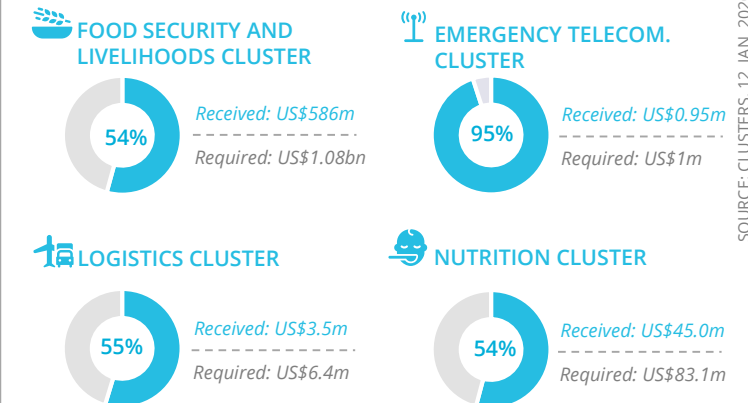

SOURCE: WFP, 12 FEB 2020

WFP Response: North-Western Syria

SOURCE: WFP, 12 FEB 2020

AVERAGE MONTHLY FUNDING REQUIREMENTS

Food: US\$63.1m | Cash: US\$10.3m

EXPECTED SHORTFALLS

SOURCE: WFP, 07 JAN 2020

WFP-LED AND SUPPORTED CLUSTERS

SOURCE: CLUSTERS, 12 JAN 2020

SOURCE: WFP, 13 FEB 2020

Country Office	Warehouse	National Capital	Food Distribution Points (FDP) in September 2019
Sub Office	Open Border Crossing Point	Major Town	Regular Deliveries (378)
Field Office	Sporadically Open Border Crossing	Intermediate Town	Cross-border Deliveries (624)
Road Supply Route	International Boundary	Port	Values in parenthesis indicate the number of FDP. Approx. 66% of total FDP are displayed on this map
	Governorate Boundary		
	Armistice Boundary		