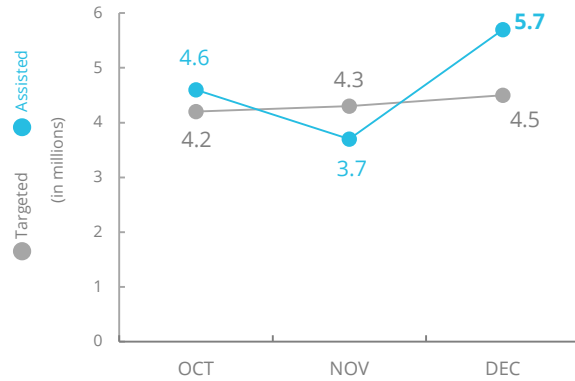

PEOPLE ASSISTED General Food Assistance (GFA)

OPERATIONAL PROFILE By Activity (December)

FUNDING Syria Interim Country Strategic Plan (ICSP)

February – July 2020

US\$122m

Net funding requirements

2020 LEVEL 3 RESPONSE
Requirements: US\$648.5m
Funded: US\$308m

SOURCE: WFP, 12 FEB 2020

WFP Response: North-Western Syria

SOURCE: WFP, 12 FEB 2020

AVERAGE MONTHLY FUNDING REQUIREMENTS

Food: US\$63.1m | Cash: US\$10.3m

EXPECTED SHORTFALLS

SOURCE: WFP, 07 JAN 2020

WFP-LED AND SUPPORTED CLUSTERS

SOURCE: CLUSTERS, 12 JAN 2020

SOURCE: WFP, 13 FEB 2020

Country Office	Warehouse	National Capital	Food Distribution Points (FDP) in September 2019
Sub Office	Open Border Crossing Point	Major Town	Regular Deliveries (378)
Field Office	Sporadically Open Border Crossing	Intermediate Town	Cross-border Deliveries (624)
Road Supply Route	International Boundary	Port	Values in parenthesis indicate the number of FDP. Approx. 66% of total FDP are displayed on this map
	Governorate Boundary		
	Armistice Boundary		