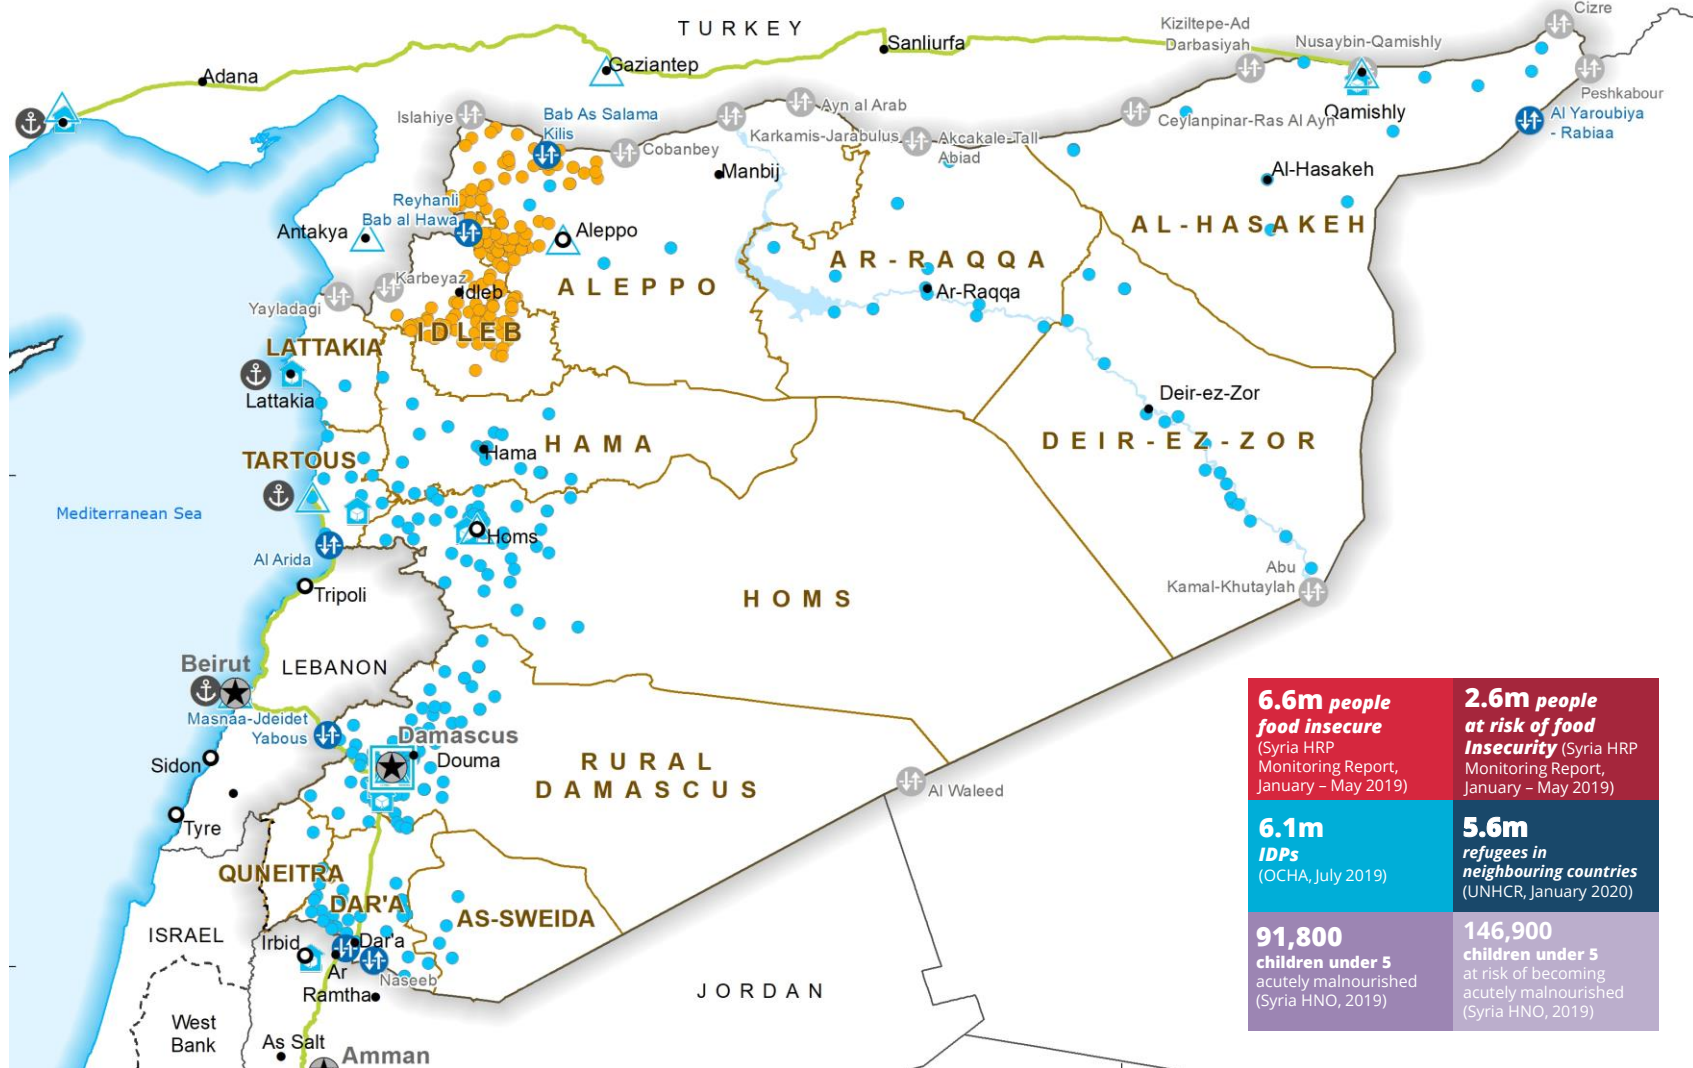

SOURCE: CLUSTERS, 12 JAN 2020

SOURCE: WFP, 13 FEB 2020

Country Office	Warehouse	National Capital	Food Distribution Points (FDP) in September 2019
Sub Office	Open Border Crossing Point	Major Town	Regular Deliveries (378)
Field Office	Sporadically Open Border Crossing	Intermediate Town	Cross-border Deliveries (624)
Road Supply Route	International Boundary	Port	Values in parenthesis indicate the number of FDP. Approx. 66% of total FDP are displayed on this map
	Governorate Boundary		
	Armistice Boundary		

Sources: WFP, UNGIWG, GeoNames, GAUL, GLCSC, OCHA, UNHCR
The designations employed and the presentation of material in the map(s) do not imply the expression of any opinion on the part of WFP concerning the legal or constitutional status of any country, territory, city or sea, or concerning the delimitation of its frontiers or boundaries.
© World Food Programme 2020.