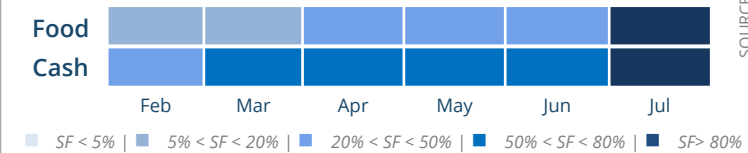

PEOPLE ASSISTED General Food Assistance (GFA)

OPERATIONAL PROFILE By Activity (December)

FUNDING Syria Interim Country Strategic Plan (ICSP)

February – July 2020

US\$122m

Net funding requirements

2020 LEVEL 3 RESPONSE
Requirements: US\$648.5m
Funded: US\$308m

SOURCE: WFP, 12 FEB 2020

WFP Response: North-Western Syria

SOURCE: WFP, 12 FEB 2020

AVERAGE MONTHLY FUNDING REQUIREMENTS

Food: US\$63.1m | Cash: US\$10.3m

EXPECTED SHORTFALLS

SOURCE: WFP, 07 JAN 2020

WFP-LED AND SUPPORTED CLUSTERS