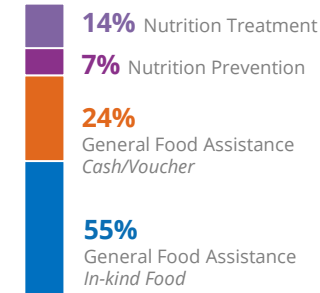

World Food Programme

Democratic Republic of Congo

PEOPLE ASSISTED
DR Congo Interim Country Strategic Plan (ICSP)
(Activities covered by WFP L3 Emergency Response)

SOURCE: WFP, 30 OCT 2019

OPERATIONAL PROFILE

By Gender

FUNDING
DR Congo Level 3
Emergency Response

November 2019 - April 2020

USD 170m

Net funding requirements

2019 LEVEL 3 RESPONSE
Requirements: USD 452.8m
Contributions: USD 390.6m

86%

SOURCE: WFP, 25 OCT 2019