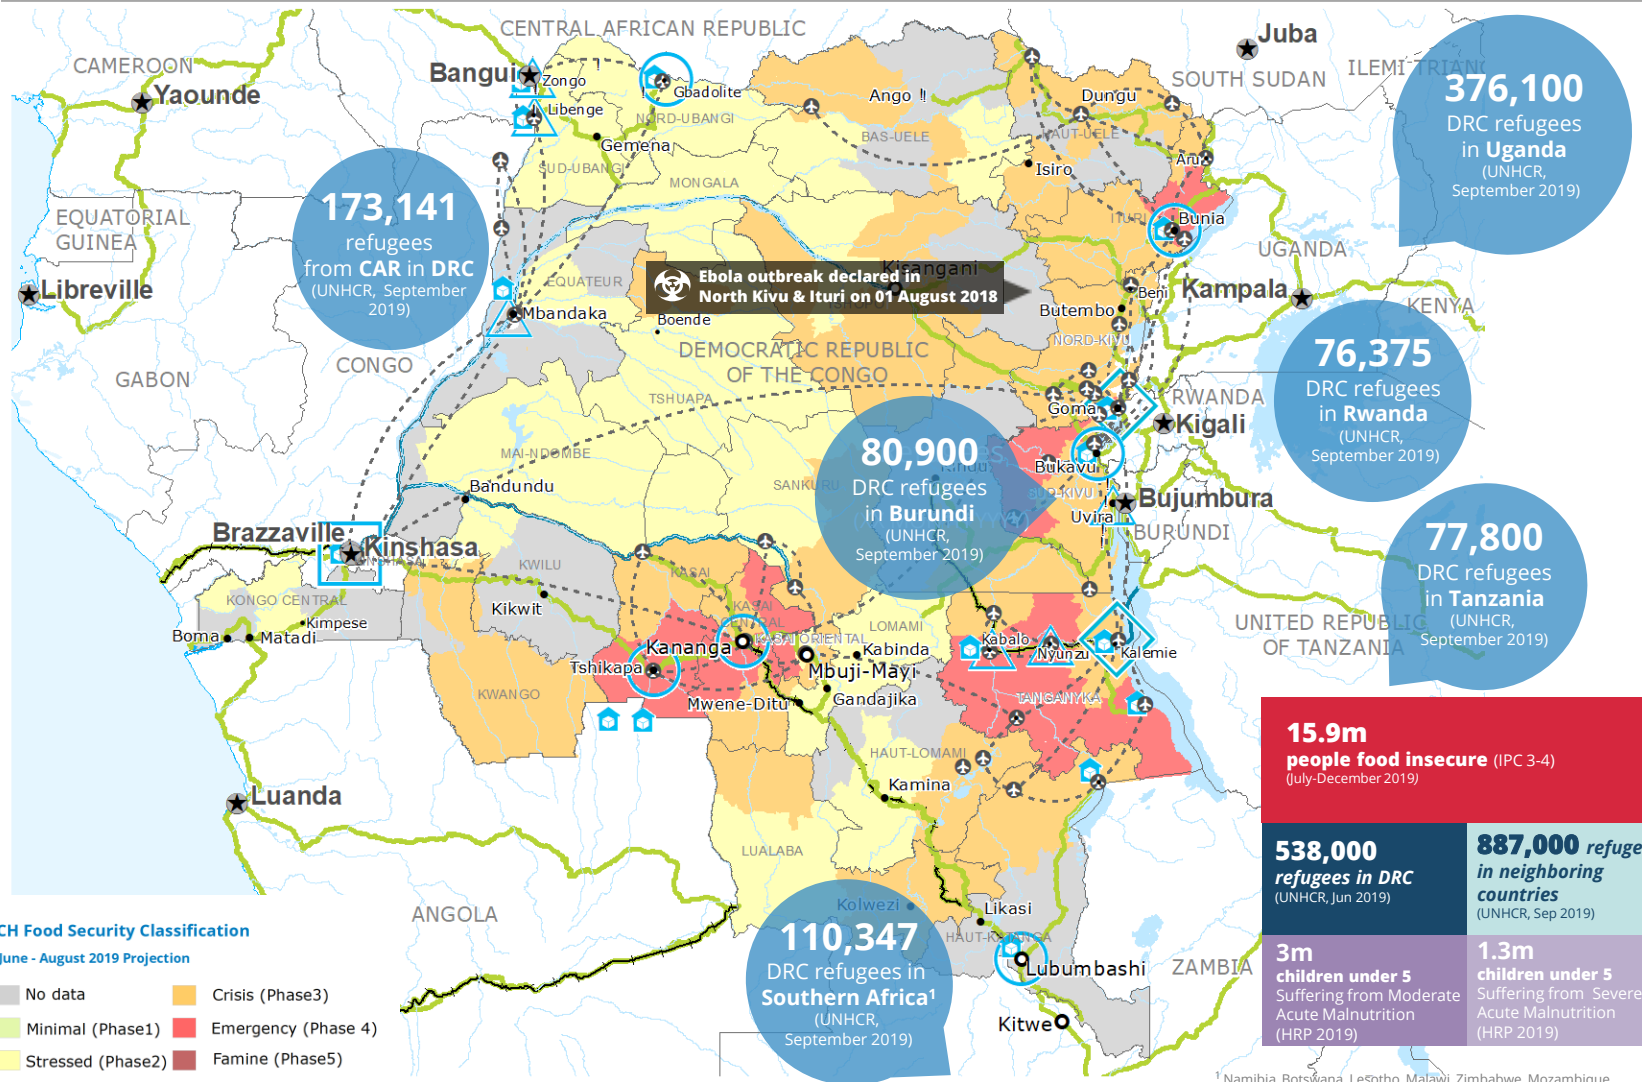

World Food Programme

Democratic Republic of Congo

PEOPLE ASSISTED
DR Congo Interim Country Strategic Plan (ICSP)
(Activities covered by WFP L3 Emergency Response)

SOURCE: WFP, 30 OCT 2019

OPERATIONAL PROFILE

By Gender

FUNDING
DR Congo Level 3
Emergency Response

November 2019 - April 2020

USD 170m

Net funding requirements

2019 LEVEL 3 RESPONSE
Requirements: USD 452.8m
Contributions: USD 390.6m

86%

SOURCE: WFP, 25 OCT 2019

EBOLA-AFFECTED HEALTH ZONES

SOURCE: MOH, OCT 2019

¹ Namibia, Botswana, Lesotho, Malawi, Zimbabwe, Mozambique, Madagascar, RSA and the Kingdom of Eswatini (UNHCR, 31 Sep 2019)

Sources: WFP, UNGIWG, GAUL, GLCSC, OCHA, UNHCR, IPC.

- Country Office
- Area Office
- Sub Office
- Field Office
- Warehouse
- Refugee Camp
- Road Supply Route
- Railway Supply Route
- Water Supply Route
- National Capital
- Major Town
- Intermediate Town
- Small town
- International Boundary
- Province boundary
- River
- Surface Waterbody