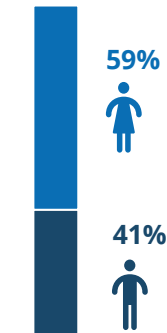

World Food Programme

Democratic Republic of Congo

PEOPLE ASSISTED
DR Congo Interim Country Strategic Plan (ICSP)
(Activities covered by WFP L3 Emergency Response)

SOURCE: WFP, 30 OCT 2019

OPERATIONAL PROFILE

By Gender

FUNDING
DR Congo Level 3
Emergency Response

November 2019 - April 2020

USD 170m

Net funding requirements

2019 LEVEL 3 RESPONSE
Requirements: USD 452.8m
Contributions: USD 390.6m

86%

SOURCE: WFP, 25 OCT 2019