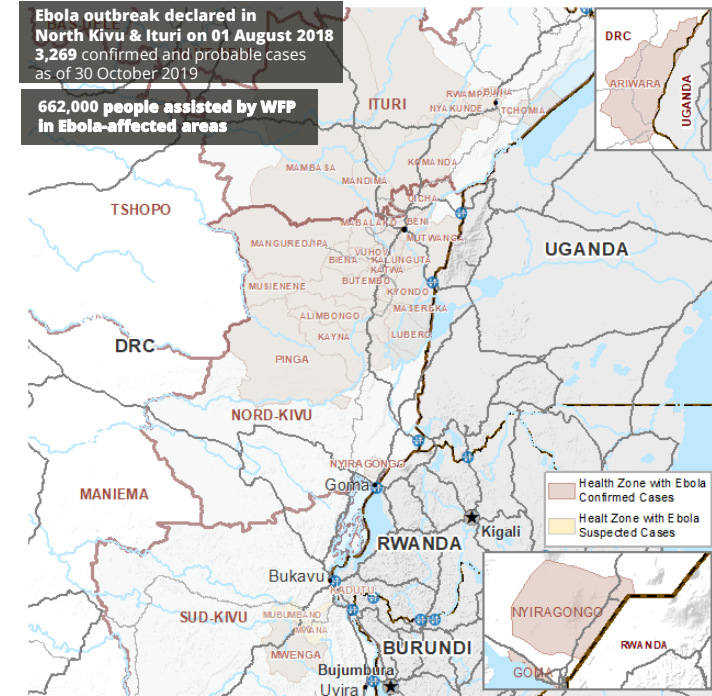

World Food Programme

Democratic Republic of Congo

PEOPLE ASSISTED
DR Congo Interim Country Strategic Plan (ICSP)
(Activities covered by WFP L3 Emergency Response)

SOURCE: WFP, 30 OCT 2019

OPERATIONAL PROFILE

By Gender

FUNDING
DR Congo Level 3
Emergency Response

November 2019 - April 2020

USD 170m

Net funding requirements

2019 LEVEL 3 RESPONSE
Requirements: USD 452.8m
Contributions: USD 390.6m

86%

SOURCE: WFP, 25 OCT 2019

EBOLA-AFFECTED HEALTH ZONES

SOURCE: MOH, OCT 2019

¹ Namibia, Botswana, Lesotho, Malawi, Zimbabwe, Mozambique, Madagascar, RSA and the Kingdom of Eswatini (UNHCR, 31 Sep 2019)

Sources: WFP, UNGIWG, GAUL, GLCSC, OCHA, UNHCR, IPC.