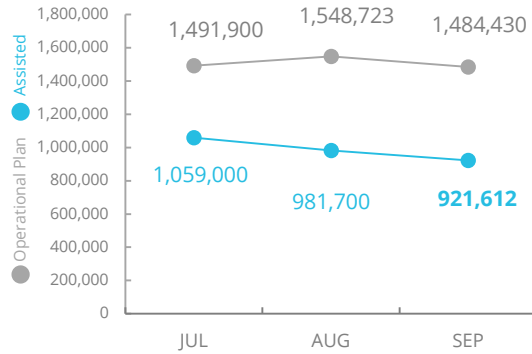

World Food Programme

Democratic Republic of Congo

PEOPLE ASSISTED
DR Congo Interim Country Strategic Plan (ICSP)
(Activities covered by WFP L3 Emergency Response)

SOURCE: WFP, 30 OCT 2019

OPERATIONAL PROFILE

By Gender

FUNDING
DR Congo Level 3
Emergency Response

November 2019 - April 2020

USD 170m

Net funding requirements

2019 LEVEL 3 RESPONSE
Requirements: USD 452.8m
Contributions: USD 390.6m

86%

SOURCE: WFP, 25 OCT 2019