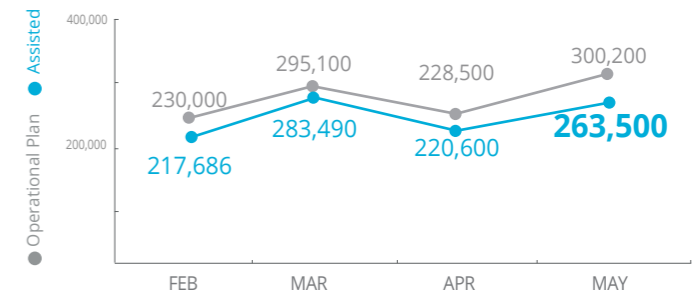

PEOPLE ASSISTED

WFP Emergency Relief Operations in Rakhine, Shan and Kachin States

SOURCE: WFP, JUNE 2019