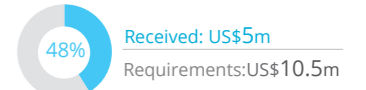

Nutrition Sector