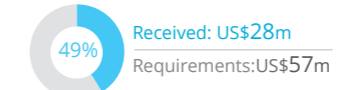

WFP-LED AND SUPPORTED SECTORS

Food Security Sector