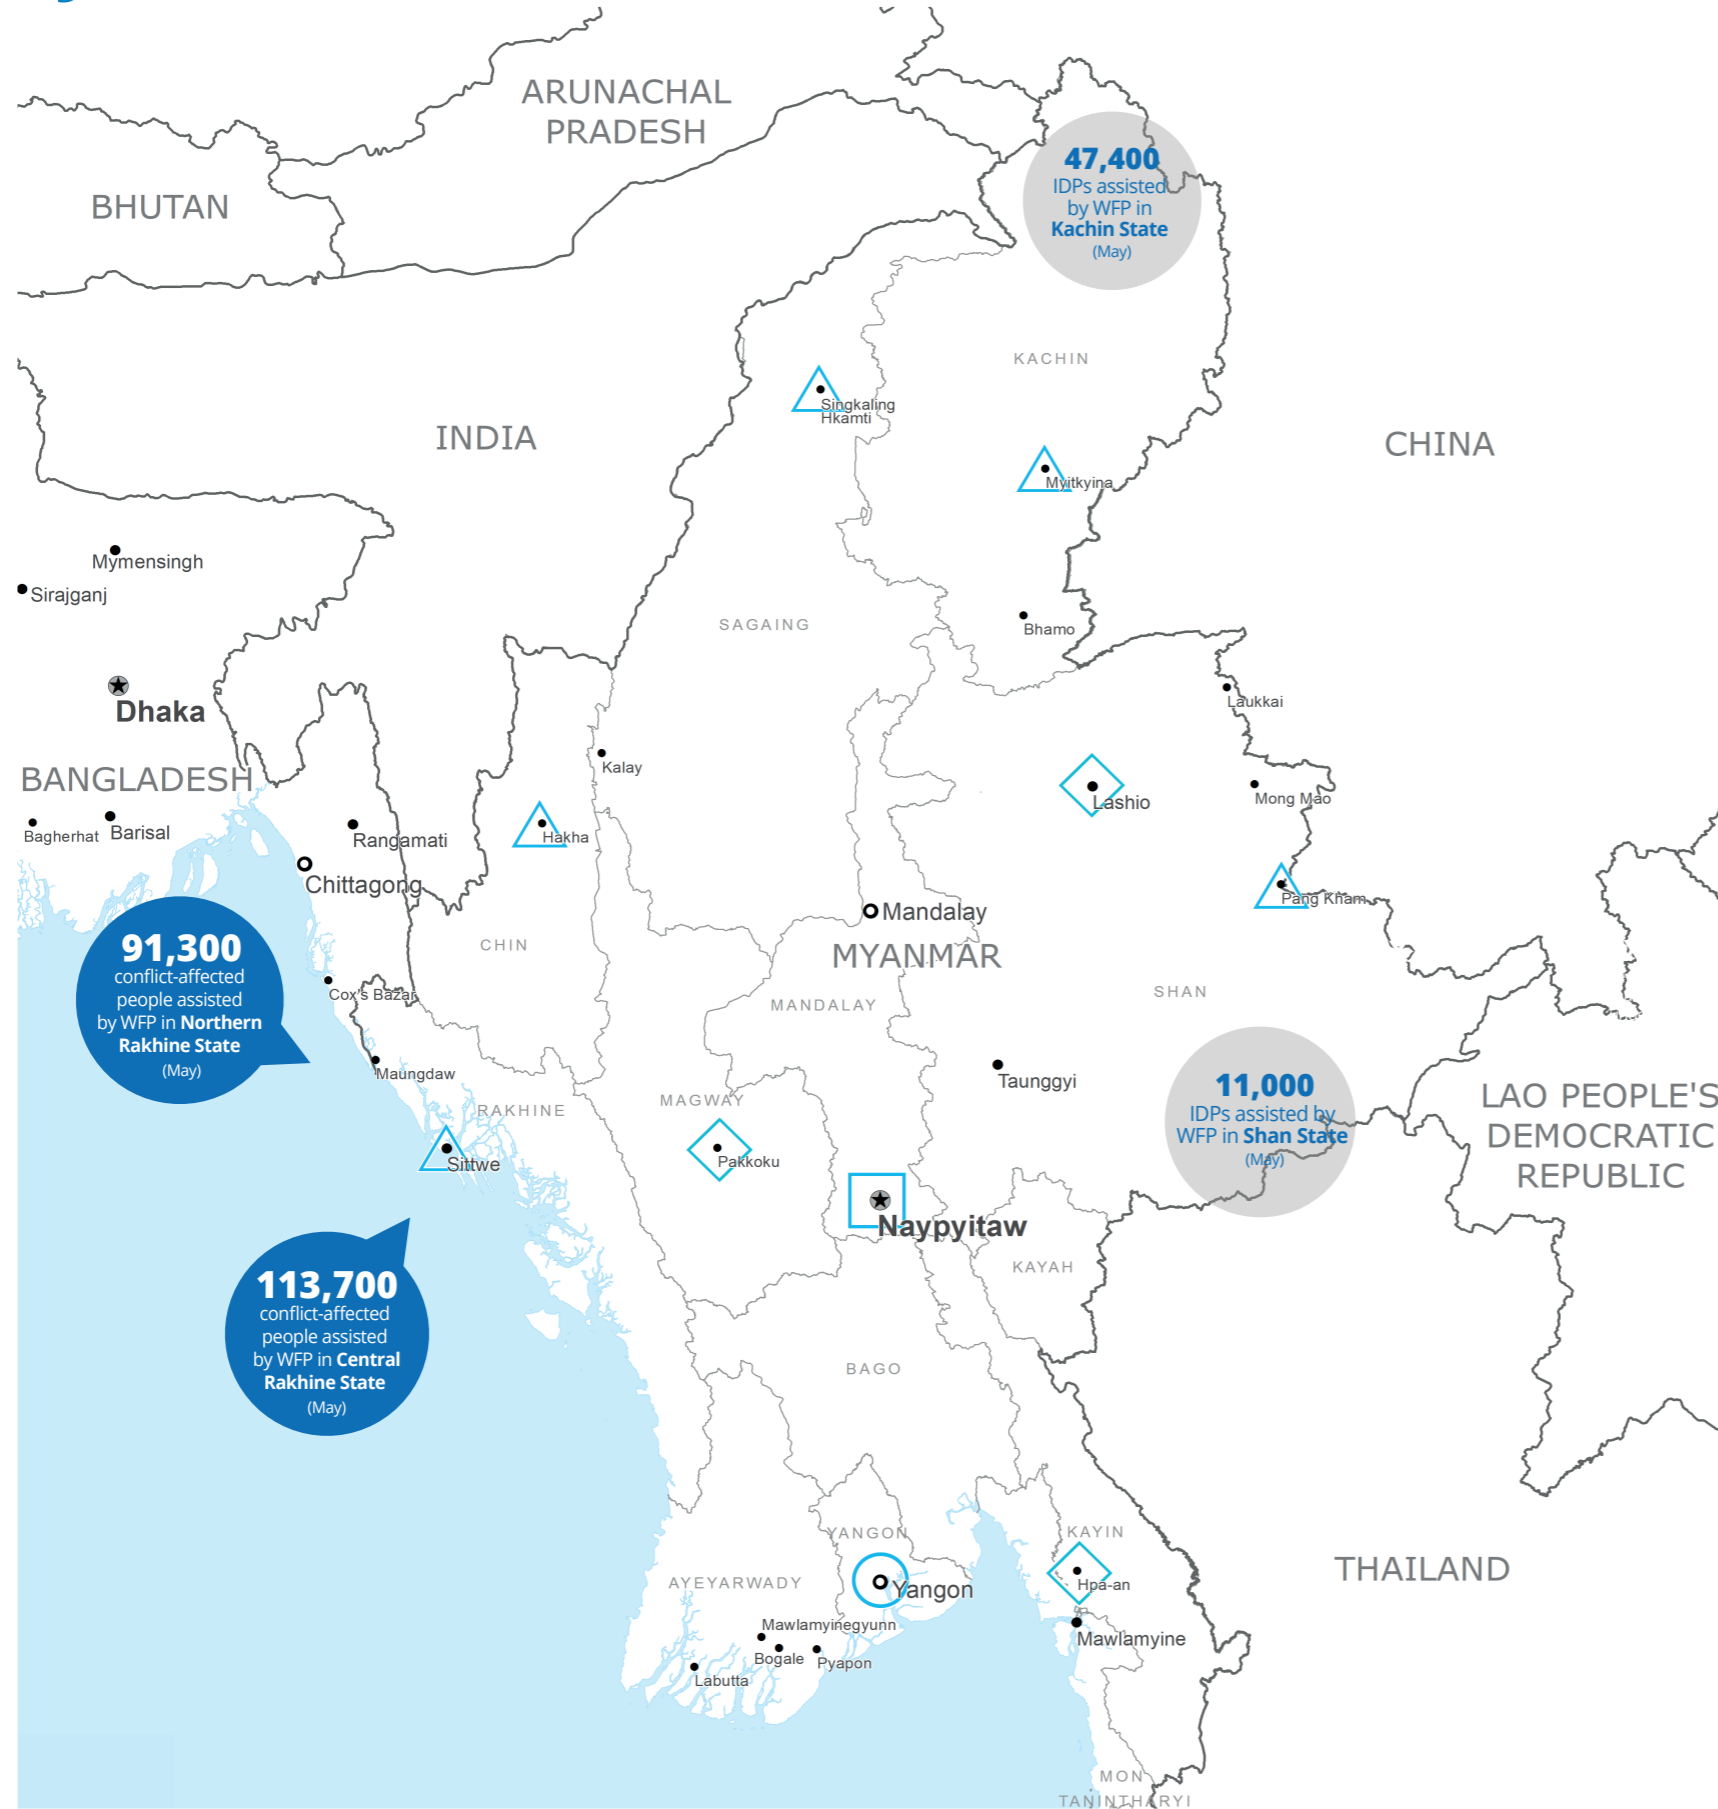

World Food Programme

Emergency Dashboard | June 2019

SAVING LIVES
CHANGING LIVES

Myanmar

- Country Office
- Area Office
- Sub Office / Yangon Office
- Field Office
- Refugee Camp
- Road Supply Route
- Waterway Supply Route
- Railway Supply Route
- National Capital
- Major Town
- Intermediate Town
- Small Town
- International Boundary
- Province Boundary
- River
- Surface Waterbody

Sources: WFP, UNGIWG, GAUL, GLCSC, OCHA, UNHCR, IPC.