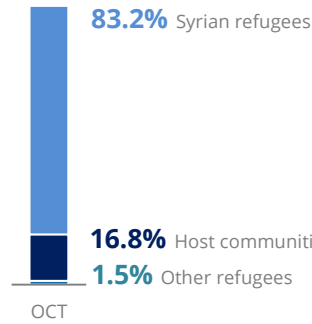

OPERATIONAL PROFILE By Activity

Country	Location	Activity
EGYPT	■	● ● ●
IRAQ	■	● ● ●
JORDAN	■	● ● ● ●
LEBANON	■	● ● ● ●
TURKEY	■	● ● ● ●

us$5.7bn
injected into local economies since 2012
Through cash-based transfers, local procurement, and local expenditure

SOURCE: WFP, 01 DEC 2019