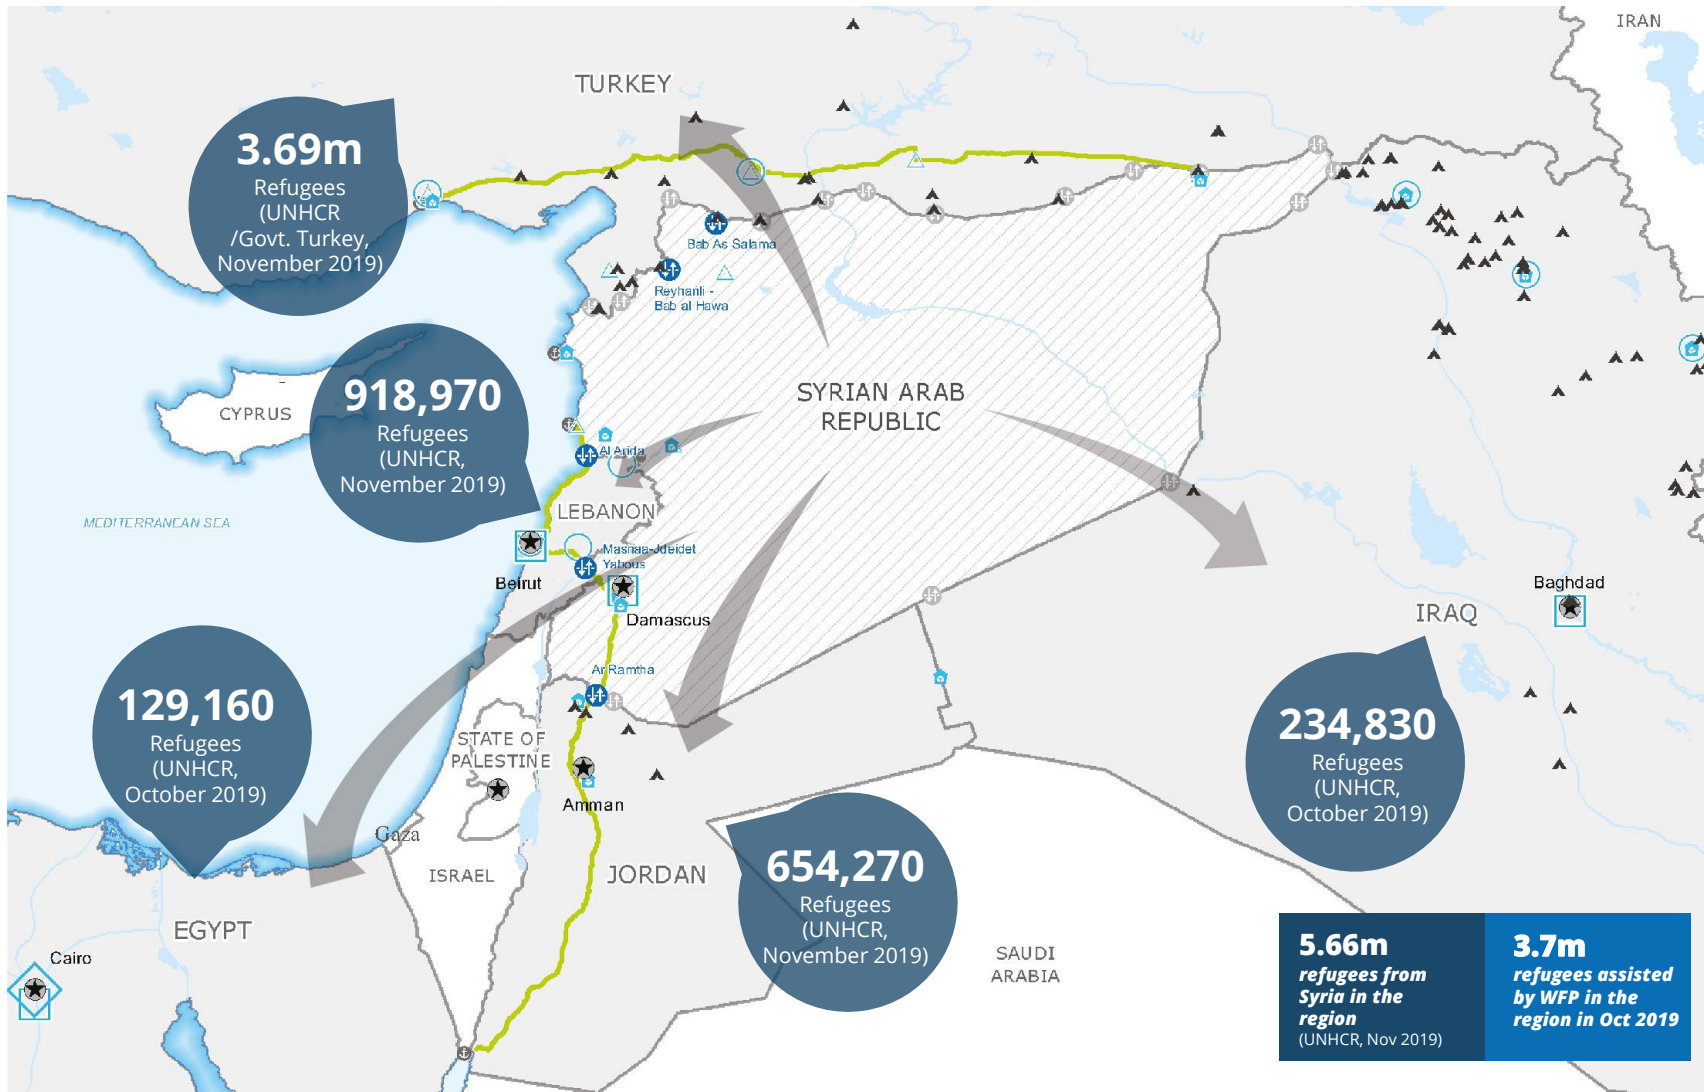

FUNDING WFP Syria Regional Refugee Response

December 2019 - May 2020
Net funding requirements

EGYPT	us$14.5m
IRAQ	us$4.2m
JORDAN	us$56.3m
LEBANON	us$22.5m
TURKEY	us$158.3m*

Total: us$255.8m

*The significant level of support committed for the ESSN, the devaluation of the Turkish Lira and a decreasing camp population will allow WFP to avert any pipeline break in the next three months.

SOURCE: WFP, 05 DEC 2019