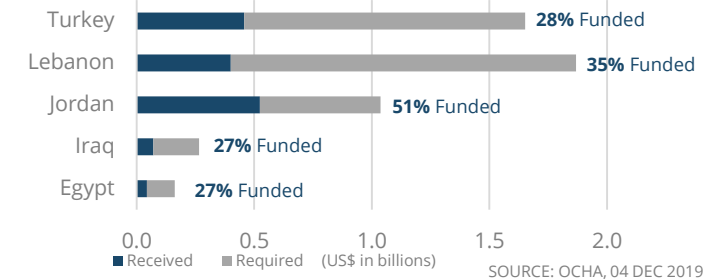

SYRIA REGIONAL REFUGEE RESPONSE (3RP) 2019 Inter-Agency Appeal: us$5.5bn (36% funded)

WFP LEVEL 2 EMERGENCY

SINCE 13 MARCH 2019

REGIONAL LEVEL 2 EMERGENCY COVERING WFP OPERATIONS TARGETING SYRIAN REFUGEES IN JORDAN, LEBANON, AND TURKEY
EGYPT AND IRAQ ARE NOT PART OF THE WFP L2 EMERGENCY RESPONSE.

For more information, see the SITUATION REPORTS and COUNTRY BRIEFS
<https://www1.wfp.org/countries/jordan>
<https://www1.wfp.org/countries/lebanon>
<https://www1.wfp.org/countries/turkey>

Produced by the WFP Operations Centre (OPSCEN) jointly with Country Office and Regional Bureau Cairo. This dashboard is based on best available information at the time of production. Future updates may vary as new information becomes available.

- Country Office
- Sub Office
- Field Office
- Warehouse
- Open Crossing Point
- Closed Crossing Point
- Sea Port
- Road Supply Route
- UNHAS Route
- UNHAS Connection
- IDP/Refugee Camps
- National Capital
- Major Town
- Intermediate Town
- Small Town
- International Boundary
- Region Boundary
- River
- Surface Waterbody

Sources: WFP, UNGIWG, GAUL, GeoNames

The designations employed and the presentation of material in the map(s) do not imply the expression of any opinion on the part of WFP concerning the legal or constitutional status of any country, territory, city or sea, or concerning the delimitation of its frontiers or boundaries.
© World Food Programme 2018.