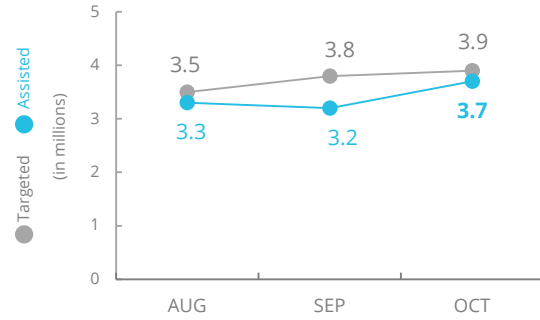

World Food Programme

Emergency Dashboard | November 2019

SAVING LIVES
CHANGING LIVES

Syria Regional Refugee Response

PEOPLE ASSISTED* WFP Syria Regional Refugee Response

SOURCE: WFP, 01 DEC 2019