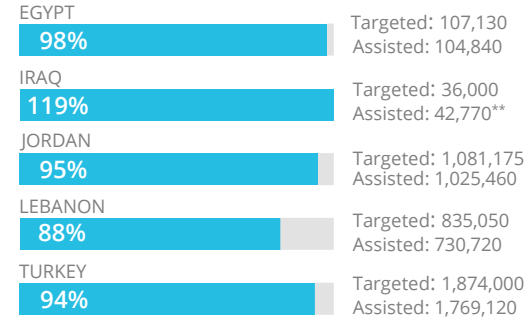

ASSISTANCE BREAKDOWN* By Country (October)

* WFP also provides assistance to refugees of other nationalities and host community members.
** Surge in people assisted due to Syrian refugees arriving from North-East Syria