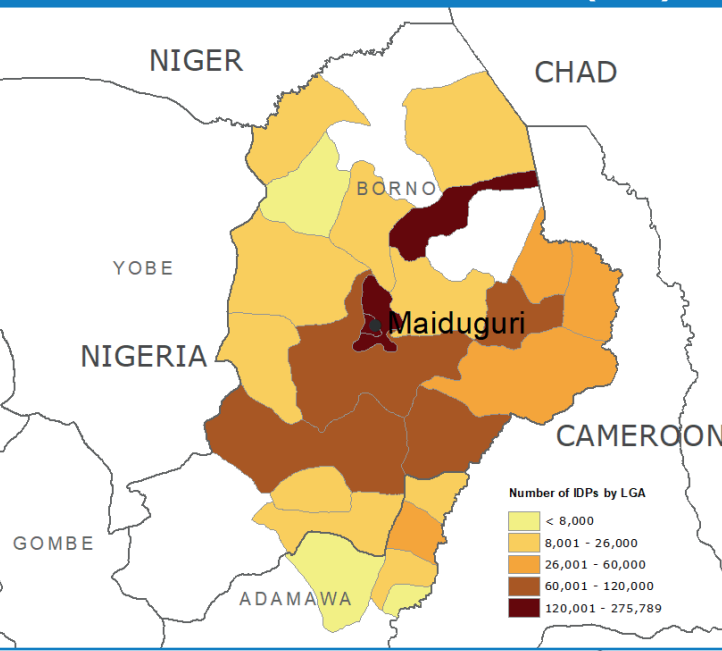

IDP Concentration - December 2017 (IOM)