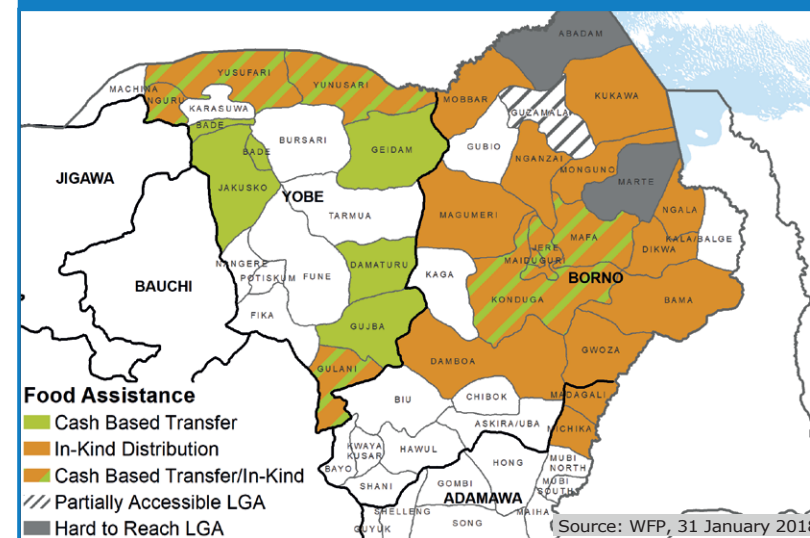

WFP OPERATIONAL PRESENCE AND FOOD ASSISTANCE MODALITIES