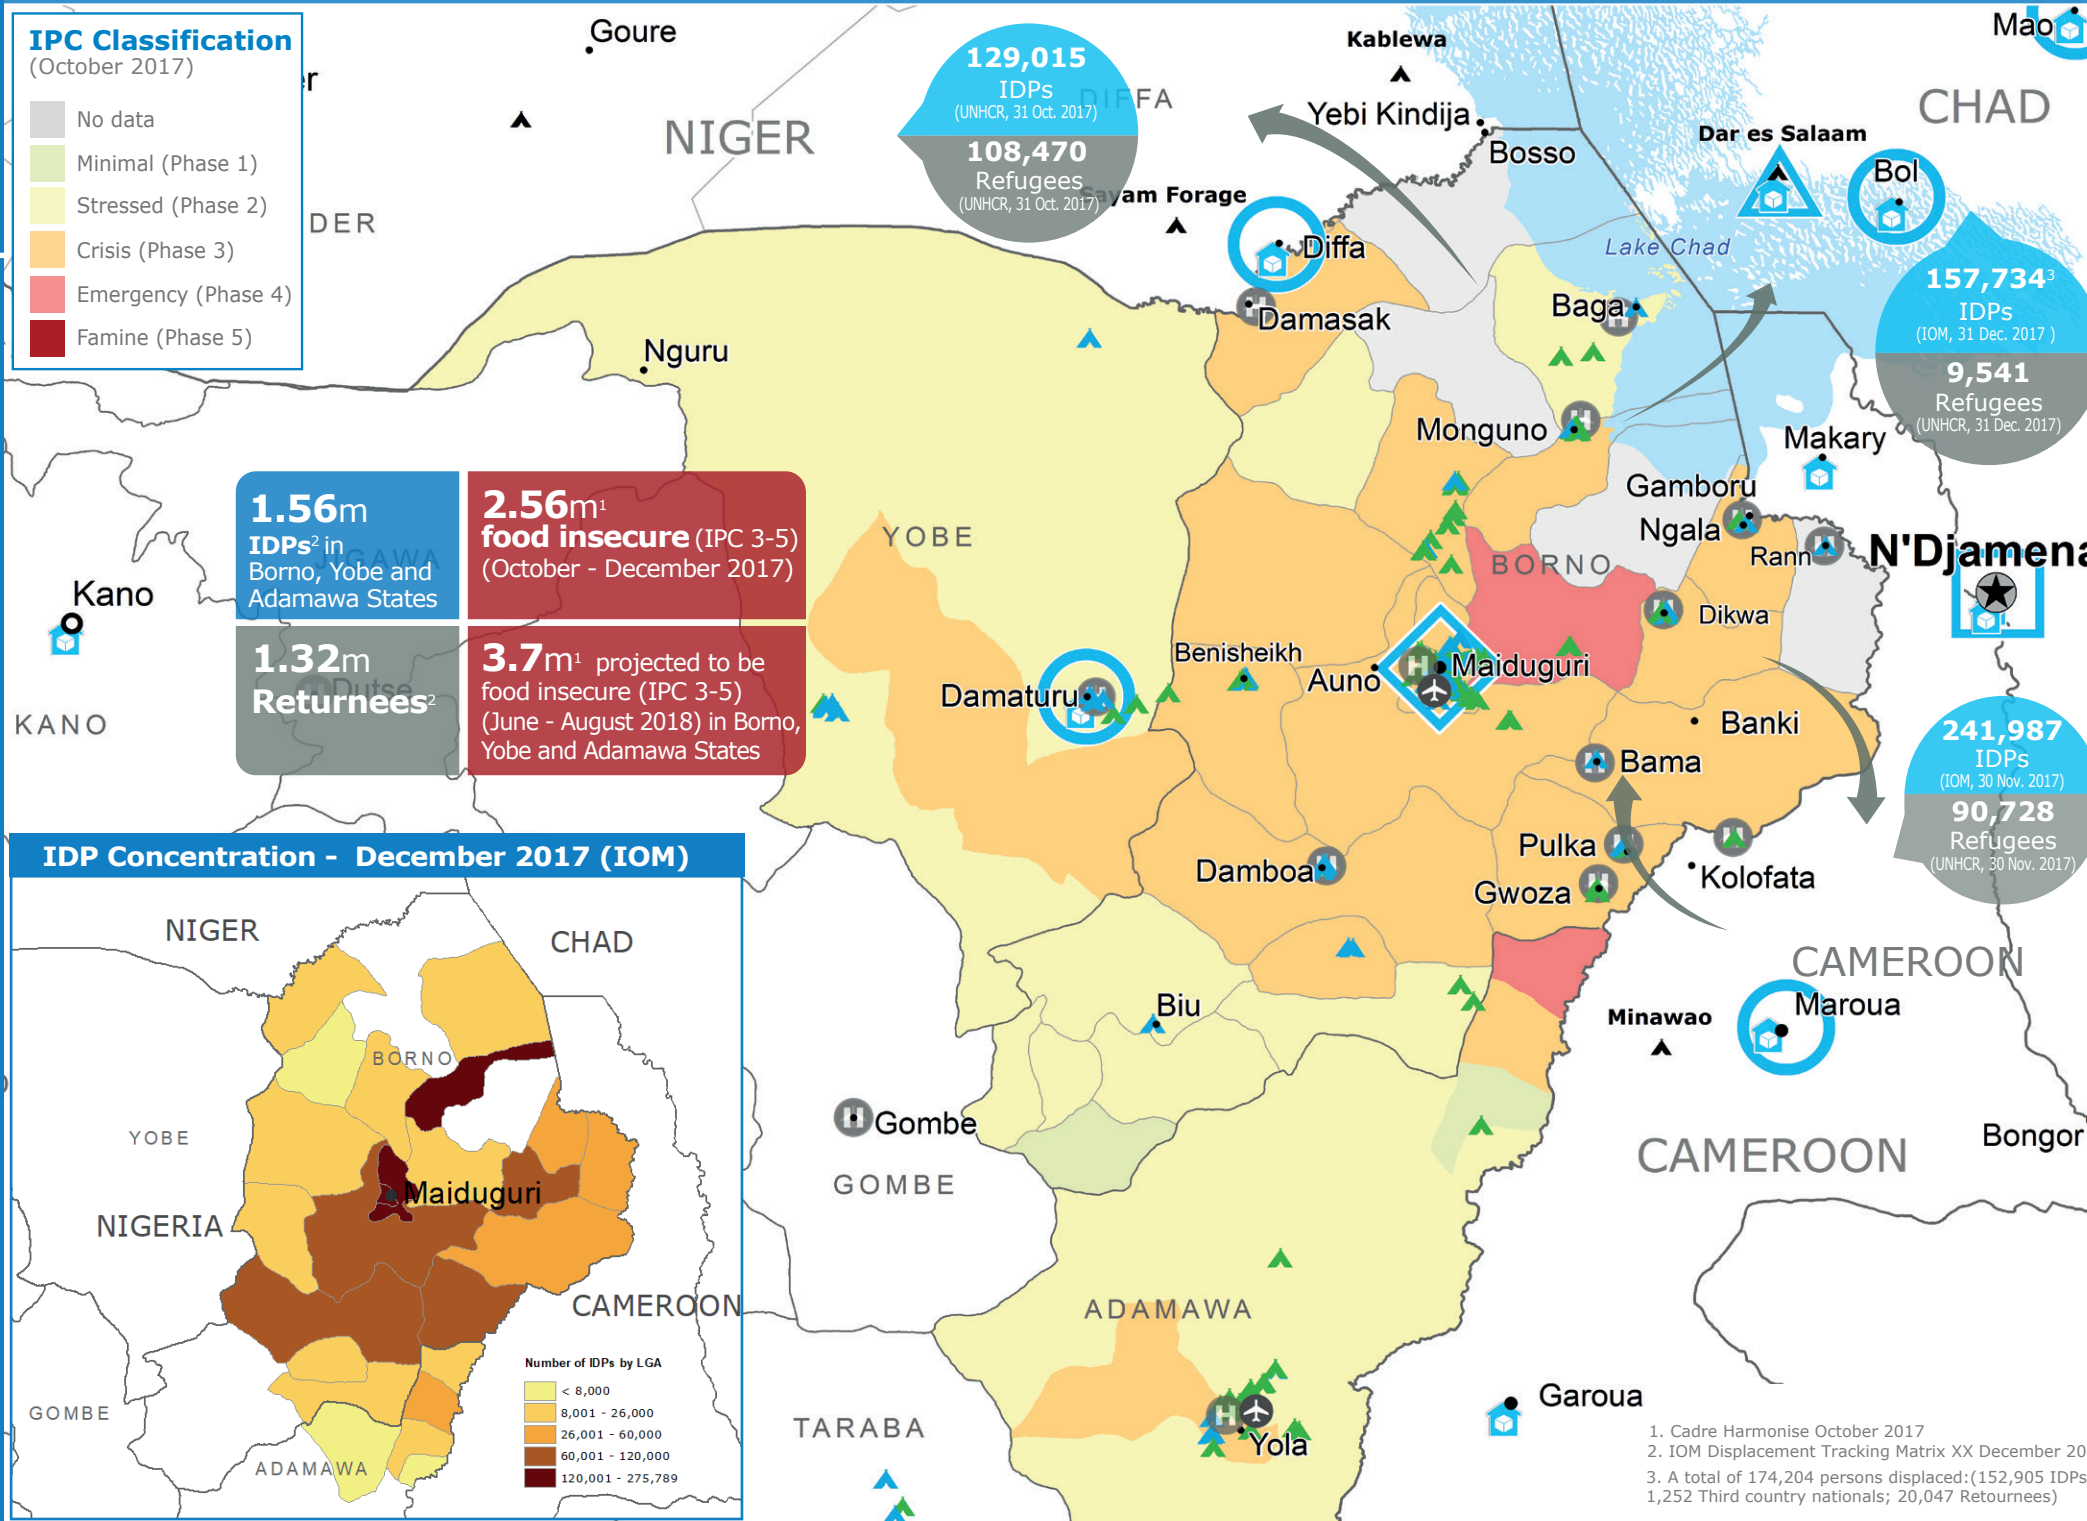

IPC Classification (October 2017)