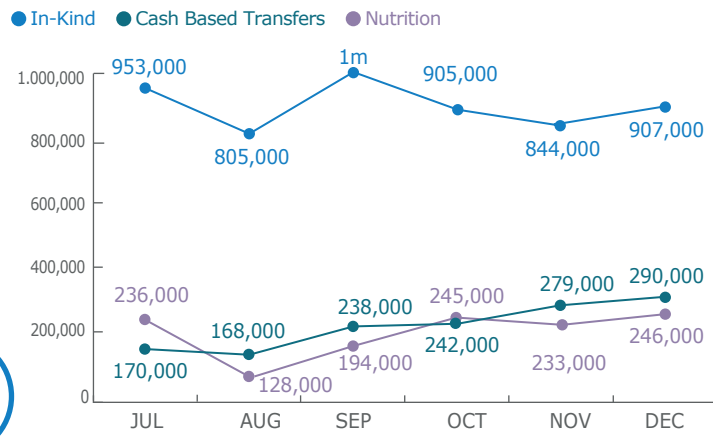

OPERATIONAL PROFILE

BY ACTIVITY

Figures should not be added to avoid double-counting

Source: WFP, 23 January 2018

FUNDING

Nigeria component of Regional Emergency Operation 200777

February - July 2018
US$ 64m
Net Funding Requirements

2018 operations **8% funded**

Source: WFP, 18 January 2018

PROJECT RESOURCES: COMMON SERVICES

Special Operation 200834
UN Humanitarian Air Services (UNHAS) Nigeria

0%
2018 Received: US$0m | 2018 Required: US$13.9m

Special Operation 201032
(Logistics and Emergency Telecommunication Sectors)

11%
2018 Received: US$0.6m | 2018 Required: US$5.6m

Source: WFP, 24 January 2018