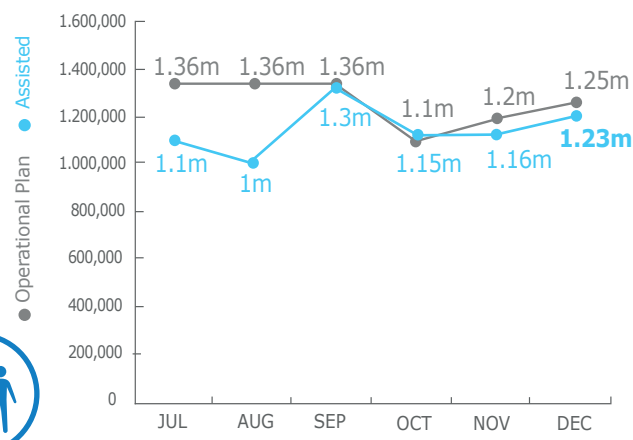

## PEOPLE ASSISTED

Emergency Operation 200777

### NIGERIA